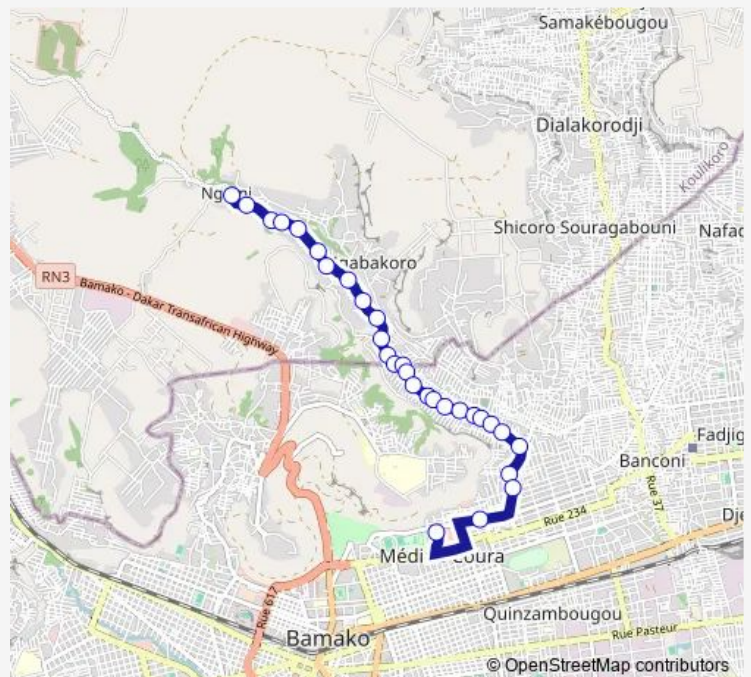

### Route schedule

Ngomi Terminus — Arret Sotrama

Monday 08:25

Tuesday 08:25

Wednesday 08:25

Thursday 08:25

Friday 08:25

Saturday 08:25

### Route info

Direction: Ngomi Terminus

Stops: 29

Trip Duration: 0 hour 33 min

■ 20 — Sotrama 20 : Sougounikoura ⇌ Ngomi

Pharmacie Djedi Diarra

Menuisé Ka Yoro 2

Robinet Da