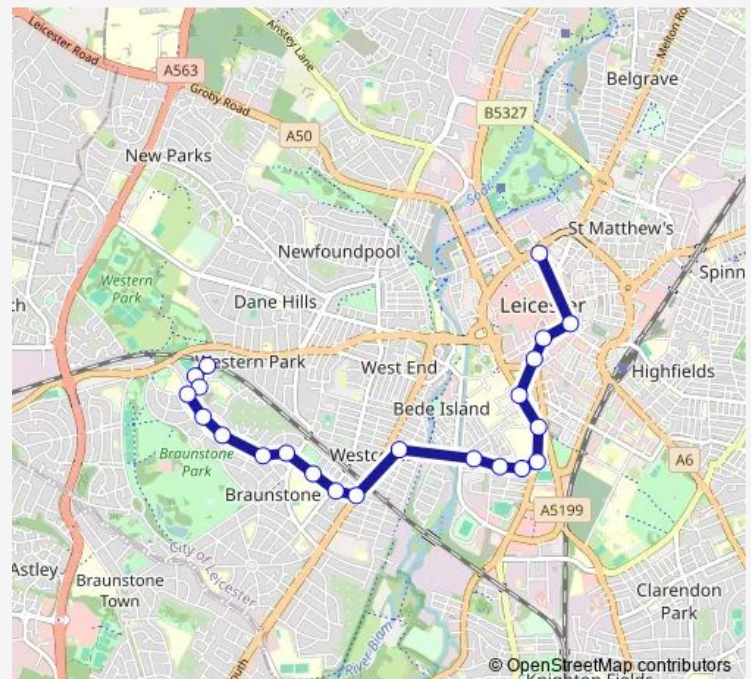

### Direction

Dickens Court — St Margaret's Bus Station

22 stops

[Open route schedule](#)

Dickens Court

Walpole Court

Bennett Walk

Hamelin Road

### Route schedule

Dickens Court — St Margaret's Bus Station

Monday 06:22-18:47

Tuesday 06:22-18:47

Wednesday 06:22-18:47

Thursday 06:22-18:47

Friday 06:22-18:47

Saturday 07:02-18:02

### Route info

Direction: Dickens Court

Stops: 22

Trip Duration: 0 hour 28 min

20 — Blackmore Drive - Leicester City Centre

**Direction**

Dickens Court — St Margaret's Bus Station

22 stops

## Route info

Direction: Dickens Court

Stops: 22

Trip Duration: 0 hour 17 min