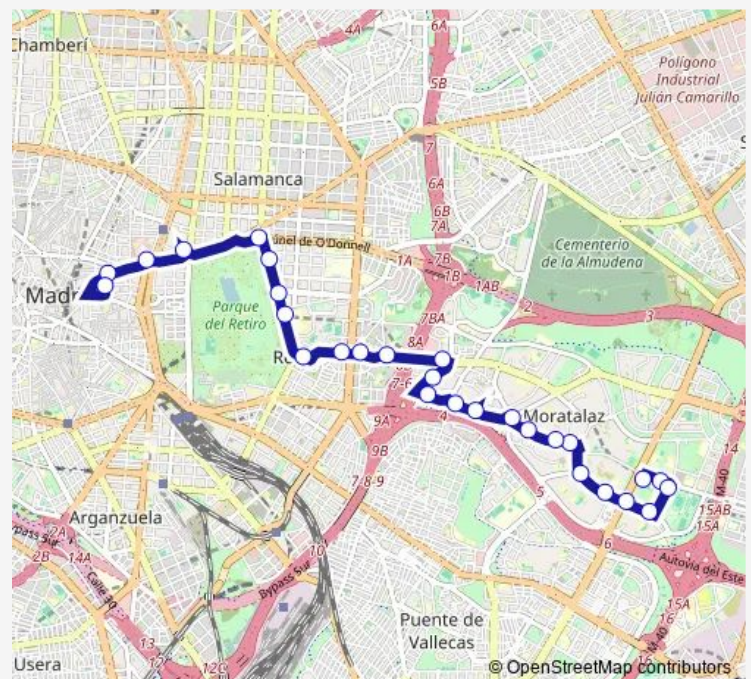

Nazaret

Plaza Niño Jesús

Hospital Niño Jesús

Route schedule

Pavones — Sol - Sevilla

Monday 05:55-23:00

Tuesday 05:55-23:00

Wednesday 05:55-23:00

Thursday 05:55-23:00

Friday 05:55-23:00

Saturday 05:55-23:00

Sunday 07:00-23:00

Route info

Direction: Pavones

Stops: 28

Trip Duration: 0 hour 38 min

Menéndez Pelayo - Sainz De Baranda

Menéndez Pelayo - Menorca

O Donnell - Retiro

Puerta De Alcalá

Cibeles

Sevilla

Sol - Sevilla

Direction

Tuesday 06:30-23:30

Wednesday 06:30-23:30

Thursday 06:30-23:30

Friday 06:30-23:30

Saturday 06:30-23:30

Sunday 07:30-23:30

Route info

Direction: Sol - Sevilla