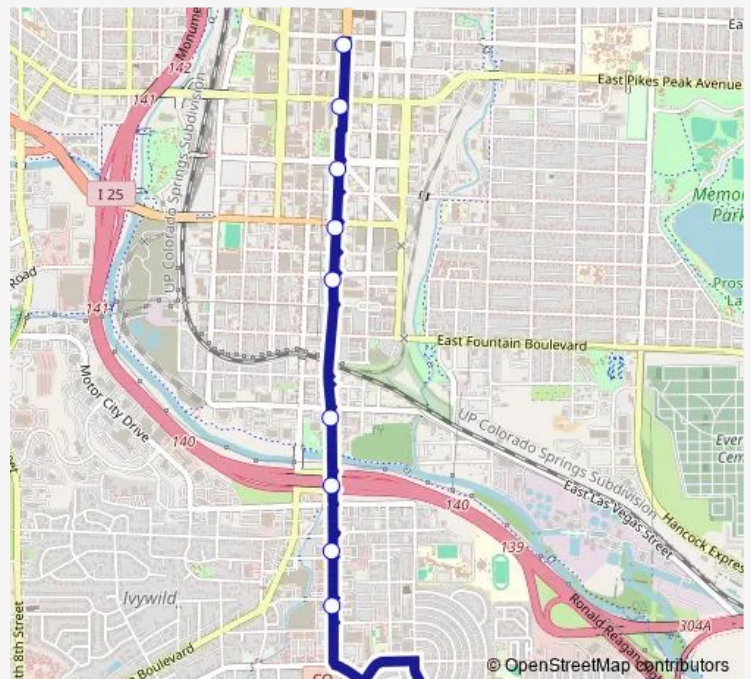

Nevada/Vermijo

Nevada/Cimarron

Nevada/Rio Grande

Nevada/Las Vegas

Nevada/I-25

Nevada/Brookside

Nevada/Ramona

Southgate/Nevada

Route schedule

Terminal — Southgate/Nevada

Monday —

Tuesday —

Wednesday —

Thursday —

Friday —

Saturday 07:30-16:00

Sunday 08:30-16:00

Route info

Direction: Terminal

Stops: 10

Trip Duration: 0 hour 10 min

20 — Downtown - Southgate

Direction

Southgate/Nevada — Terminal

9 stops

[Open route schedule](#)

Southgate/Nevada

Nevada/St Elmo

Nevada/Brookside

Nevada/I-25

Nevada/Las Vegas

Nevada/Rio Grande