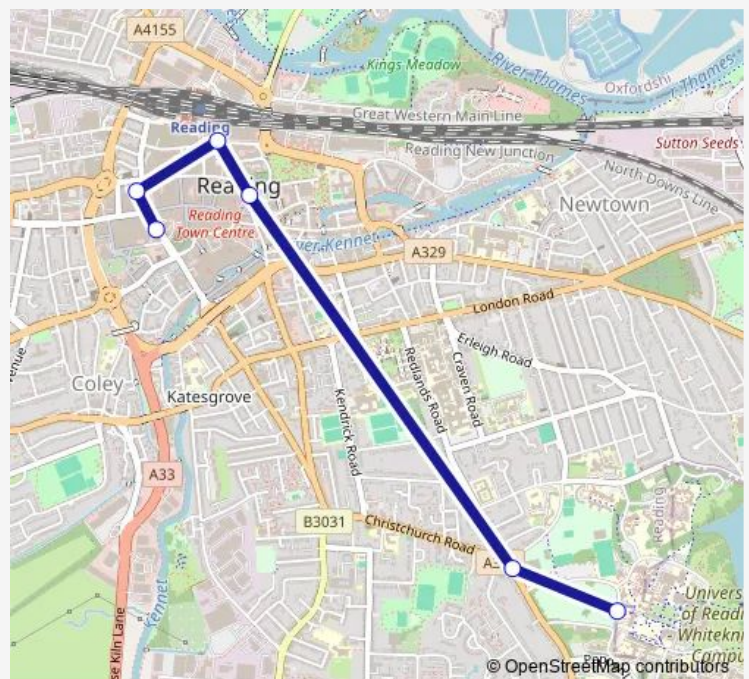

### Direction

Reading University — Blagrove Street

7 stops

[Open route schedule](#)

Reading University

Chancellors Way

Christchurch Green

Bridge Street

### Route schedule

Reading University — Blagrove Street

Monday	08:33-19:00
Tuesday	08:33-19:00
Wednesday	08:33-19:00
Thursday	08:33-19:00
Friday	08:33-23:30
Saturday	11:50-23:30
Sunday	11:50-19:10

### Route info

Direction: Reading University

Stops: 7

Trip Duration: 0 hour 13 min

■ 20 — Reading Station - University of Reading via limited stop

BusMaps

**Direction**

St Marys Butts — Reading University

6 stops

[Open route schedule](#)

St Marys Butts

West Street

Blagrove Street

Market Place

Christchurch Green

Reading University