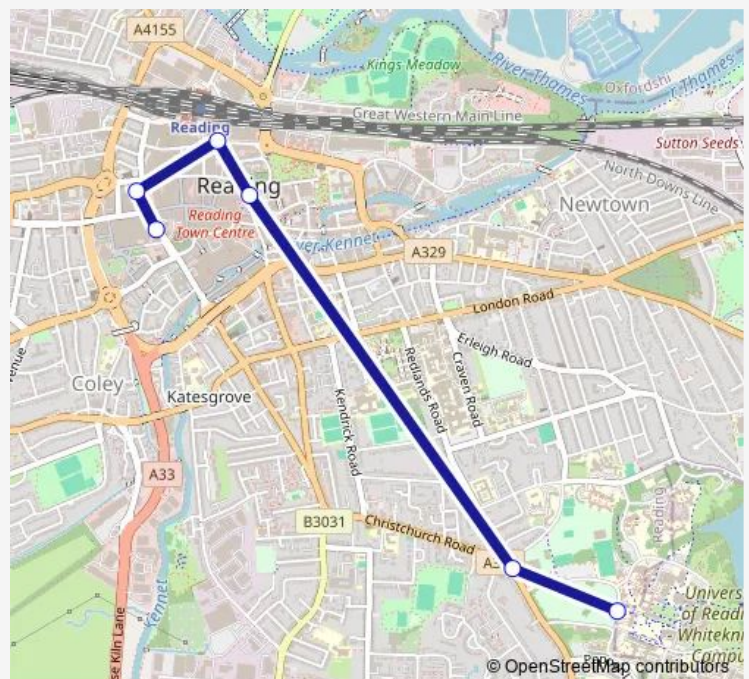

Bus 20 Reading Station - University of Reading via limited stop

[Go to website](#)

Direction

Reading University — Blagrave Street

7 stops

[Open route schedule](#)

Reading University

Chancellors Way

Christchurch Green

Bridge Street

St Marys Butts

West Street

Blagrave Street

Route schedule

Reading University — Blagrave Street

| | |
|-----------|-------------|
| Monday | 08:33-19:00 |
| Tuesday | 08:33-19:00 |
| Wednesday | 08:33-19:00 |
| Thursday | 08:33-19:00 |
| Friday | 08:33-23:30 |
| Saturday | 11:50-23:30 |
| Sunday | 11:50-19:10 |

Route info

Direction: Reading University

Stops: 7

Trip Duration: 0 hour 13 min

■ 20 — Reading Station - University of Reading via limited stop

BusMaps

Direction

St Marys Butts — Reading University

6 stops

[Open route schedule](#)

St Marys Butts

West Street

Blagrove Street

Market Place

Christchurch Green

Reading University