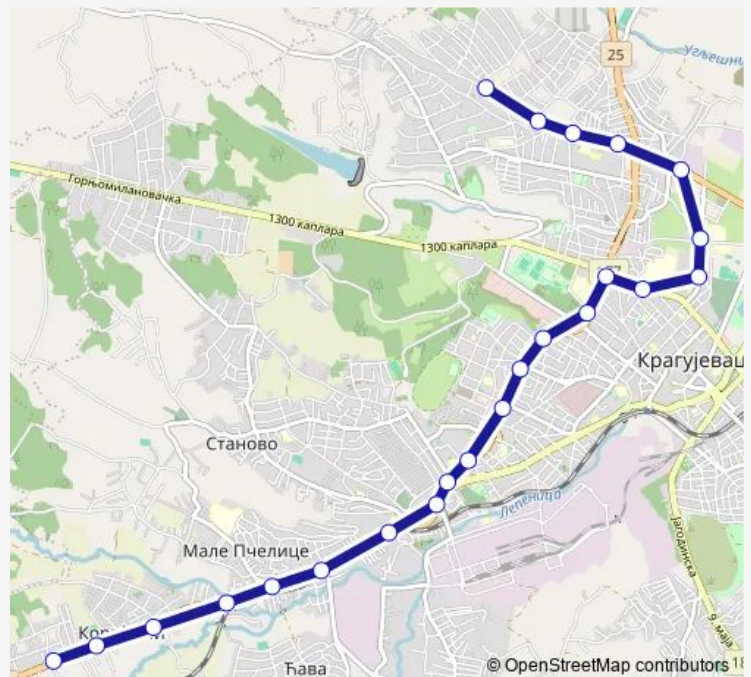

Bus 20 Denino Brdo-Korićani

[Go to website](#)

Direction

Denino Brdo — Korićani Dom

23 stops

[Open route schedule](#)

Denino Brdo

Vodoterm

Erdoglijski Potok

Erdoglija

Plaza

Centralna Radionica

Stara Zvezda

Zvezda Čvor

Stanovo

Grosnička Stanica

Thursday 05:45-22:25

Friday 05:45-22:25

Saturday 05:10-22:29

Sunday 05:10-22:29

Route info

Direction: Denino Brdo

Stops: 23

Trip Duration: 0 hour 34 min

20 — Denino Brdo-Korićani

Korićani

Korićani Dom

Direction

Korićani Dom — Denino Brdo

23 stops

[Open route schedule](#)

Korićani Dom