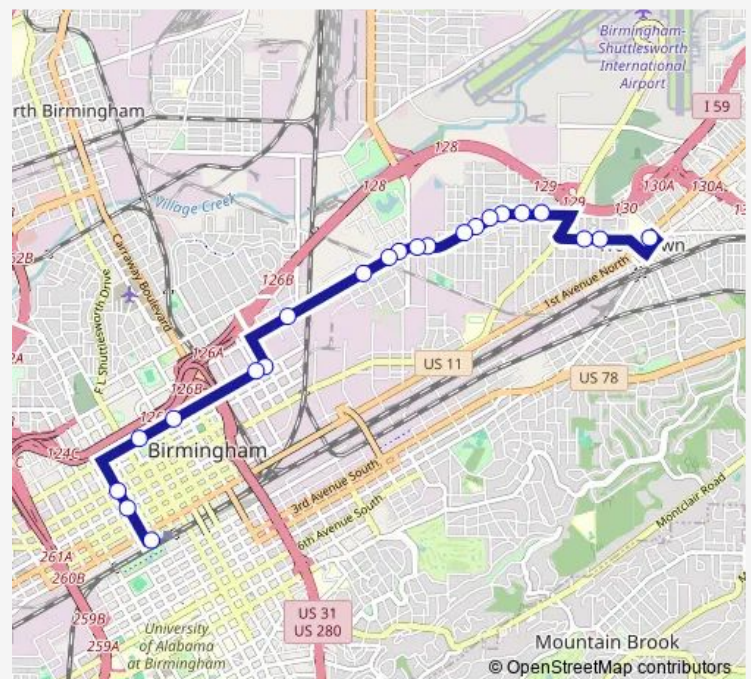

Richard Arrington Blvd and 34th St N (lb

31st St and 8th Ave N

8th Ave N nearside 30th St N

8th Ave & 23rd St N

8th Ave N & Birmingham Museum of Art

6th Ave N & 17th St N

4th Ave N & 17th St N

Route schedule

Route info

Direction: Woodlawn Transit Center

Stops: 22

Trip Duration: 0 hour 21 min

20 — Kingston

Direction

Central Station — Woodlawn Transit Center

23 stops

[Open route schedule](#)

Central Station

4th Ave N & 18th St

18th St N and 6th Ave

8th Ave and R Arrington Jr Blvd

8th Ave and 22nd St N

8th Ave N & 28th St N

8th Ave N & 31st St N

Friday 07:30-16:30

Saturday 07:30-16:30

Sunday —

Route info

Direction: Central Station

Stops: 23

Trip Duration: 0 hour 25 min

20 Bus time schedules and route maps are available in an offline PDF at busmaps.com. Use the busmaps.com website to see live bus times, train schedule or subway schedule, and step-by-step directions for all public transit in Birmingham