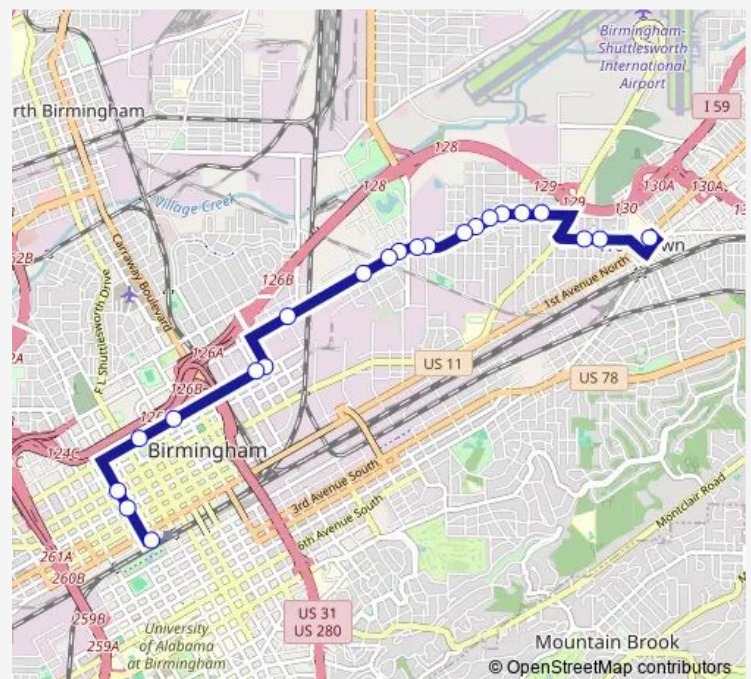

### Route schedule

Woodlawn Transit Center — Central Station

Monday 07:00-17:00

Tuesday 07:00-17:00

Wednesday 07:00-17:00

Thursday 07:00-17:00

Friday 07:00-17:00

Saturday 07:00-17:00

### Route info

Direction: Woodlawn Transit Center

Stops: 22

Trip Duration: 0 hour 21 min

20 — Kingston

BusMaps

**Direction**

Central Station — Woodlawn Transit Center

23 stops

[Open route schedule](#)

Central Station

4th Ave N &amp; 18th St

18th St N and 6th Ave

8th Ave and R Arrington Jr Blvd

8th Ave and 22nd St N

8th Ave N &amp; 28th St N

## Route info

Direction: Central Station

Stops: 23

Trip Duration: 0 hour 25 min

20 Bus time schedules and route maps are available in an offline PDF at [busmaps.com](https://busmaps.com). Use the [busmaps.com](https://busmaps.com) website to see live bus times, train schedule or subway schedule, and step-by-step directions for all public transit in Birmingham