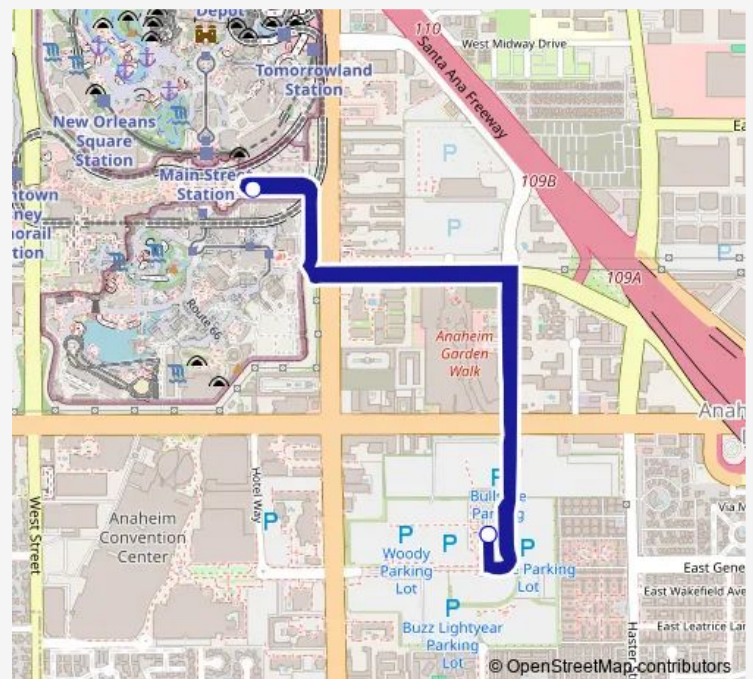

### Direction

Disneyland Main Transportation Center - 20 — Disneyland Main Transportation Center - 20

3 stops

[Open route schedule](#)

Disneyland Main Transportation Center - 20

Toy Story Parking

Disneyland Main Transportation Center - 20

### Route info

Direction: Disneyland Main Transportation Center - 20

Stops: 3

Trip Duration: 0 hour 20 min

20 — Toy Story Line

**Direction**

Toy Story Parking — Toy Story Parking

3 stops

[Open route schedule](#)

Toy Story Parking

Toy Story Bus Stop

Toy Story Parking

## Route schedule

Toy Story Parking — Toy Story Parking

Monday	03:00-02:54 <sup>+1</sup>
Tuesday	03:00-02:54 <sup>+1</sup>
Wednesday	03:00-02:54 <sup>+1</sup>
Thursday	03:00-02:54 <sup>+1</sup>
Friday	03:00-02:54 <sup>+1</sup>
Saturday	03:00-02:54 <sup>+1</sup>
Sunday	03:00-02:54 <sup>+1</sup>