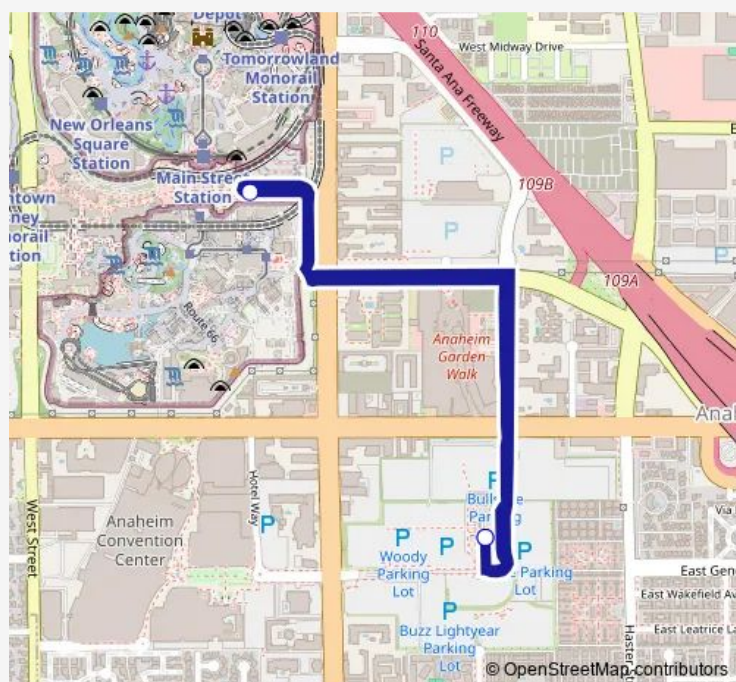

### Direction

Disneyland Main Transportation Center - 20 — Disneyland Main Transportation Center - 20

3 stops

[Open route schedule](#)

Disneyland Main Transportation Center - 20

Toy Story Parking

Disneyland Main Transportation Center - 20

### Route schedule

Disneyland Main Transportation Center - 20 — Disneyland Main Transportation Center - 20

Monday 03:10-02:50<sup>+1</sup>

Tuesday 03:10-02:50<sup>+1</sup>

Wednesday 03:10-02:50<sup>+1</sup>

### Route info

Direction: Disneyland Main Transportation Center - 20

Stops: 3

Trip Duration: 0 hour 20 min

20 — Toy Story Line

**Direction**

Toy Story Parking — Toy Story Parking

3 stops

## Route schedule

Toy Story Parking — Toy Story Parking

Monday	03:00-02:54 <sup>+1</sup>
Tuesday	03:00-02:54 <sup>+1</sup>
Wednesday	03:00-02:54 <sup>+1</sup>
Thursday	03:00-02:54 <sup>+1</sup>
Friday	03:00-02:54 <sup>+1</sup>
Saturday	03:00-02:54 <sup>+1</sup>
Sunday	03:00-02:54 <sup>+1</sup>