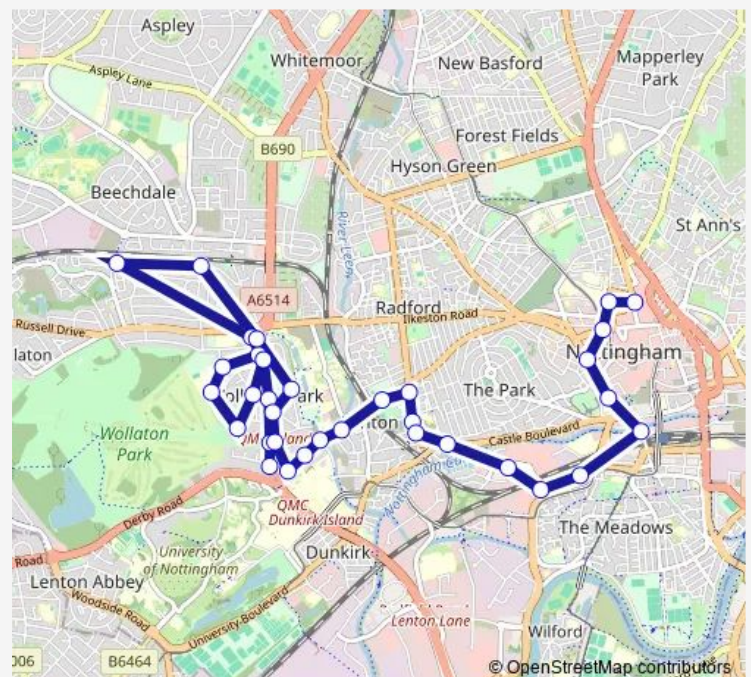

Saturday —

Sunday —

Route info

Direction: Victoria Centre

Stops: 19

Trip Duration: 0 hour 25 min

20 — Nottingham - Wollaton

Direction

Oundle Drive — Victoria Centre

35 stops

[Open route schedule](#)

Oundle Drive

Wollaton Hall Drive

Scalford Drive

Hawton Crescent

Sutton Passeys Crescent

Wednesday —

Thursday —

Friday 09:35-14:50

Saturday —

Sunday —

Route info

Direction: Oundle Drive

Stops: 35

Trip Duration: 0 hour 47 min

Alderney Street

Holiday Inn

Queens Drive

Wilford Road

Nottingham Railway Station

St Nicholas' Church

Mount Street