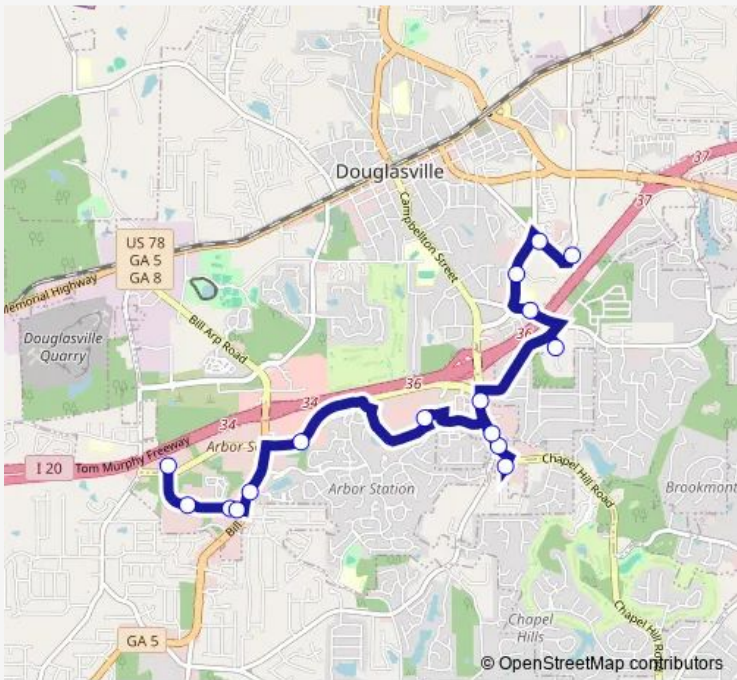

[Go to website](#)

Direction
 West Douglas P & R — Connect Douglas Mmtc
 16 stops
[Open route schedule](#)

- West Douglas P & R
- Post Office lb
- Stewart Pkwy @ Douglasville Town Center
- Stewart Pkwy @ Hwy 5
- Bill Arp @ Red Lobster
- Douglas Blvd Plaza
- Arbor Place Mall
- Chapel Hill Rd @ Kohls
- Piedmont Healthcare
- Chapel Hill Rd @ Target
- Chapel Hill Rd @ Waffle House
- Timber Ridge @ W Georgia Tech College
- Prestley Mill @ Stonebridge
- Hospital Dr @ Douglas Manor
- Courthouse Ob
- Connect Douglas Mmtc

Route schedule
 West Douglas P & R — Connect Douglas Mmtc

| | |
|-----------|-------------|
| Monday | 06:30-19:30 |
| Tuesday | 06:30-19:30 |
| Wednesday | 06:30-19:30 |
| Thursday | 06:30-19:30 |
| Friday | 06:30-19:30 |
| Saturday | 07:30-19:30 |
| Sunday | — |

Route info
 Direction: West Douglas P & R
 Stops: 16
 Trip Duration: 0 hour 25 min

Direction

Connect Douglas Mmtc — West Douglas P & R

11 stops

[Open route schedule](#)

Connect Douglas Mmtc

Courthouse Ob

Hospital Dr @ Douglas Manor

Route schedule

Connect Douglas Mmtc — West Douglas P & R

| | |
|-----------|-------------|
| Monday | 06:00-19:00 |
| Tuesday | 06:00-19:00 |
| Wednesday | 06:00-19:00 |
| Thursday | 06:00-19:00 |
| Friday | 06:00-19:00 |
| Saturday | 07:00-19:00 |
| Sunday | — |