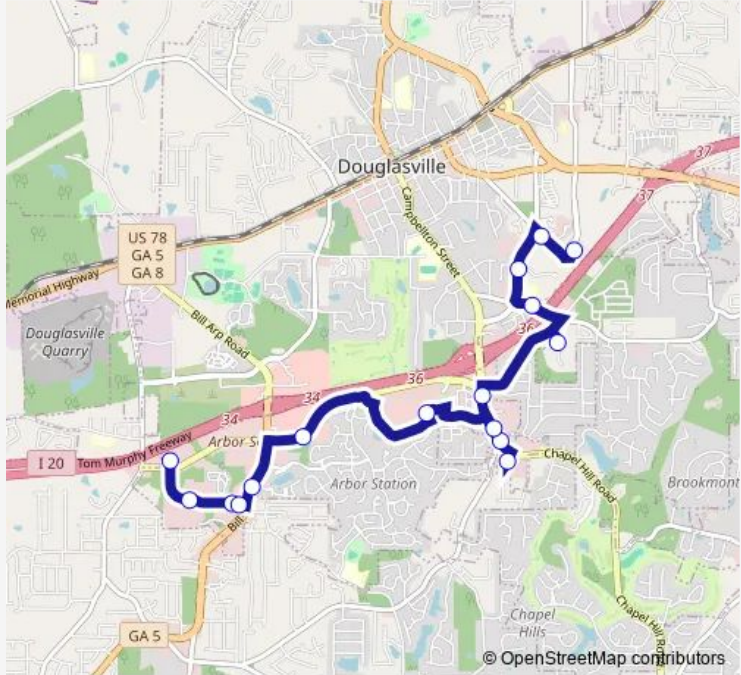

[Go to website](#)

Direction
 West Douglas P & R — Connect Douglas Mmtc
 16 stops
[Open route schedule](#)

- West Douglas P & R
- Post Office lb
- Stewart Pkwy @ Douglasville Town Center
- Stewart Pkwy @ Hwy 5
- Bill Arp @ Red Lobster
- Douglas Blvd Plaza
- Arbor Place Mall
- Chapel Hill Rd @ Kohls
- Piedmont Healthcare
- Chapel Hill Rd @ Target
- Chapel Hill Rd @ Waffle House
- Timber Ridge @ W Georgia Tech College
- Prestley Mill @ Stonebridge
- Hospital Dr @ Douglas Manor
- Courthouse Ob
- Connect Douglas Mmtc

Route schedule
 West Douglas P & R — Connect Douglas Mmtc

Monday	06:30-19:30
Tuesday	06:30-19:30
Wednesday	06:30-19:30
Thursday	06:30-19:30
Friday	06:30-19:30
Saturday	07:30-19:30
Sunday	—

Route info
 Direction: West Douglas P & R
 Stops: 16
 Trip Duration: 0 hour 25 min

Direction

Connect Douglas Mmtc — West Douglas P & R

11 stops

[Open route schedule](#)

Connect Douglas Mmtc

Courthouse Ob

Hospital Dr @ Douglas Manor

Presley @ Stonebridge

Connect Douglas Mmtc — West Douglas P & R

Monday	06:00-19:00
Tuesday	06:00-19:00
Wednesday	06:00-19:00
Thursday	06:00-19:00
Friday	06:00-19:00
Saturday	07:00-19:00
Sunday	—

Route info

Direction: Connect Douglas Mmtc