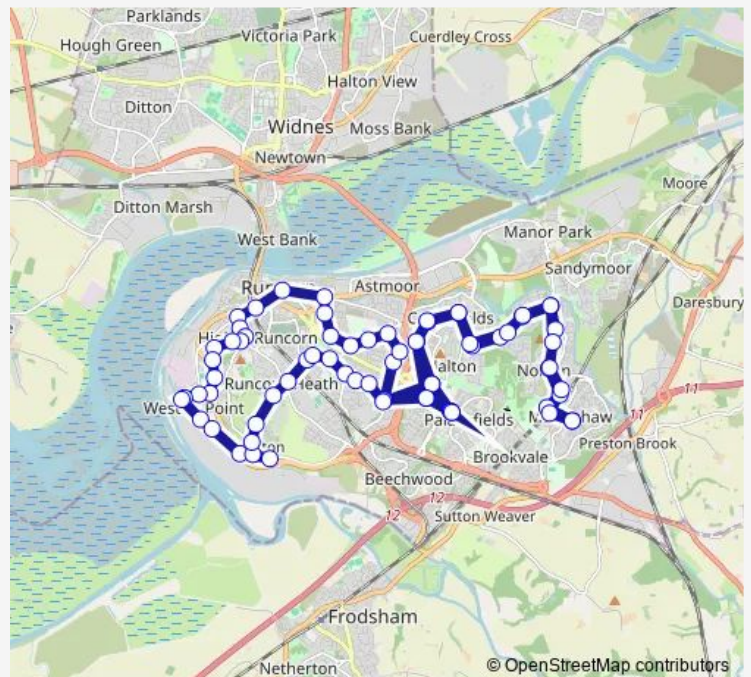

The Tithings

Penfolds

Quarry Close

Route schedule

Murdishaw Cen. — Murdishaw Cen.

Monday 20:30-22:45

Tuesday 20:30-22:45

Wednesday 20:30-22:45

Thursday 20:30-22:45

Friday 20:30-22:45

Saturday 20:30-22:45

Sunday 16:25-23:00

Route info

Direction: Murdishaw Cen.

Stops: 71

Trip Duration: 0 hour 59 min

20 — Murdishaw Cen. - Murdishaw Cen.

BusMaps

Grange School

Duncan Avenue

Saxon ROAD

Picton Avenue

Runcorn High Street Bus Station

Runcorn Station

Penn Lane

Roland Avenue

Holloway

Westfield Top

Westfield Crescent

Cunningham Drive

Russell Road

Hazel Avenue