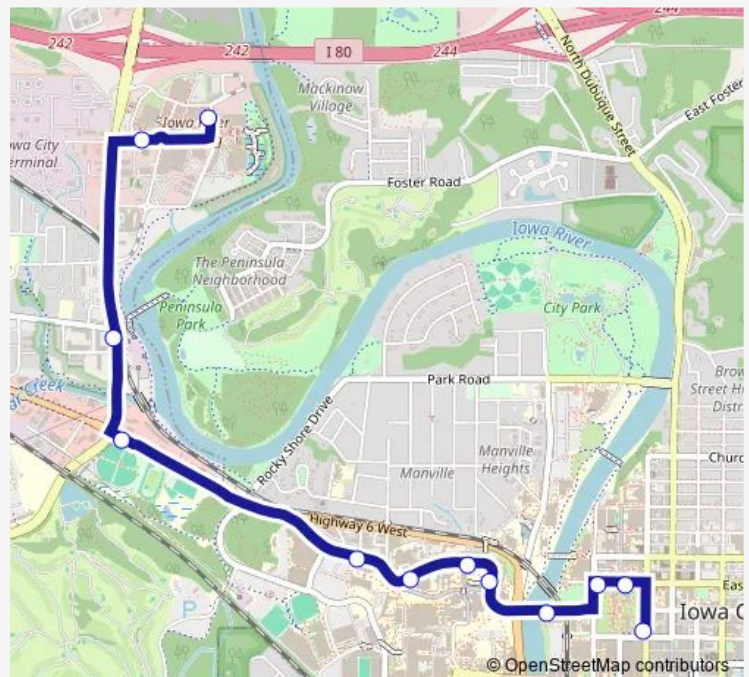

Bus 20 Iowa River Landing

[Go to website](#)

Direction

Intermodal — Downtown Interchange

12 stops

[Open route schedule](#)

Intermodal

9th St & Ponseti Way

Friday 06:07-17:07

Saturday —

Sunday —

Route info

Direction: Intermodal

Stops: 12

Trip Duration: 0 hour 18 min

20 — Iowa River Landing

BusMaps

Direction

Downtown Interchange — Intermodal

11 stops

[Open route schedule](#)

Downtown Interchange

Hubbard Park

Newton Rd - UI Student Health

Newton Rd Ramp

Newton Rd - VA Hospital

Newton & Lincoln

Elliot St @ Carver Hawkeye Arena

1st Ave & Highway 6

1st Ave & 5th St

Ponseti Way

Intermodal