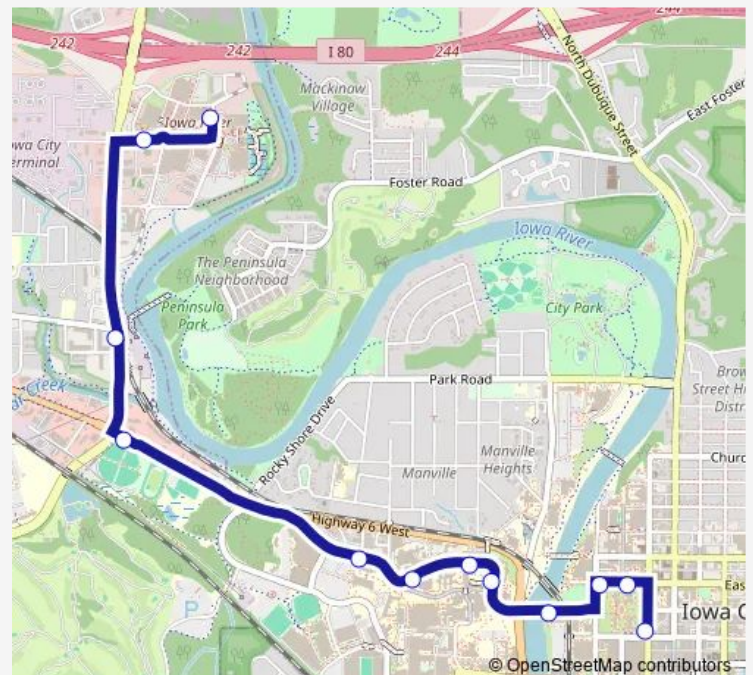

Bus 20 Iowa River Landing

[Go to website](#)

Direction

Intermodal — Downtown Interchange

12 stops

[Open route schedule](#)

Intermodal

9th St & Ponseti Way

Friday 06:07-17:07

Saturday —

Sunday —

Route info

Direction: Intermodal

Stops: 12

Trip Duration: 0 hour 18 min

20 — Iowa River Landing

Direction

Downtown Interchange — Intermodal

11 stops

[Open route schedule](#)

Downtown Interchange

Hubbard Park

Newton Rd - UI Student Health

Newton Rd Ramp

Newton Rd - VA Hospital

Newton & Lincoln

Elliot St @ Carver Hawkeye Arena

1st Ave & Highway 6

1st Ave & 5th St

Ponseti Way

Intermodal

Route schedule