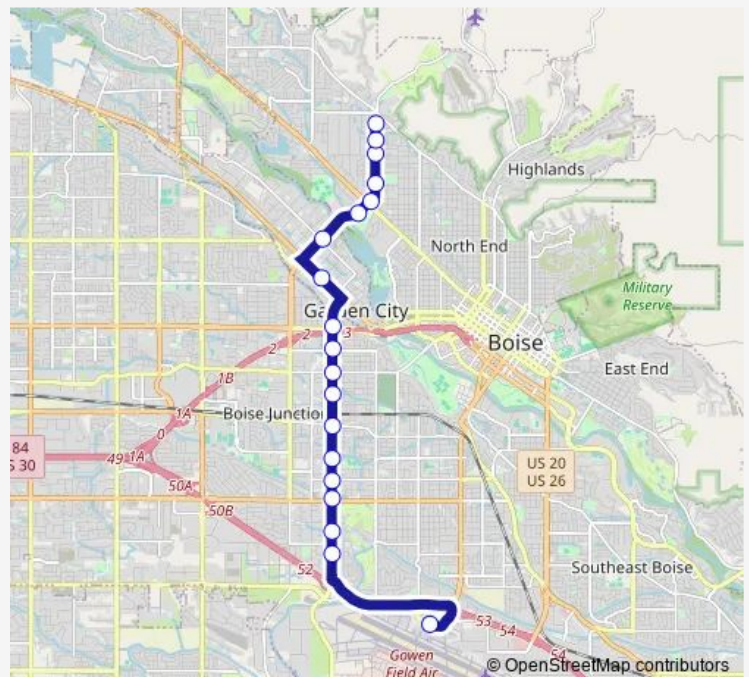

**Bus 20 Orchard**

[Go to website](#)

**Direction**  
 Boise Airport — N 36th St & W Shasta St Sec  
 19 stops  
[Open route schedule](#)

- Boise Airport
- S Orchard St & W Targee St Sem
- S Orchard St & W Greenbrier Dr Sem
- S Orchard St & W Overland Rd Nec
- S Orchard St & W Kootenai St Sec
- S Orchard St & W Cassia St Sec
- S Orchard St & W Franklin Rd Sec
- N Orchard St & W Morris Hill Rd Sec
- N Orchard St & W Emerald St Sec
- N Orchard St & W Irving St Nec
- N Orchard St & W Fairview Ave Nec
- W Chinden Blvd & E 39th St Nec
- N Veterans Memorial Pkwy & N Adams St Sec
- N Veterans Memorial Pkwy & N Stilson Rd Sec
- N 36th St & W State St Nec
- N 36th St & W Sunset Ave Nec
- N 36th St & W Taft St Nec
- N 36th St & W Magnolia St Sec
- N 36th St & W Shasta St Sec

**Route schedule**

Boise Airport — N 36th St & W Shasta St Sec

Monday	05:50-20:20
Tuesday	05:50-20:20
Wednesday	05:50-20:20
Thursday	05:50-20:20
Friday	05:50-20:20
Saturday	06:50-20:50
Sunday	—

**Route info**

Direction: Boise Airport

Stops: 19

Trip Duration: 0 hour 23 min

20 — Orchard

**Direction**

N 36th St &amp; W Shasta St Sec — Boise Airport

22 stops

[Open route schedule](#)

## Route info

Direction: N 36th St &amp; W Shasta St Sec

Stops: 22

Trip Duration: 0 hour 23 min

20 Bus time schedules and route maps are available in an offline PDF at [busmaps.com](https://busmaps.com). Use the [busmaps.com](https://busmaps.com) website to see live bus times, train schedule or subway schedule, and step-by-step directions for all public transit in Boise