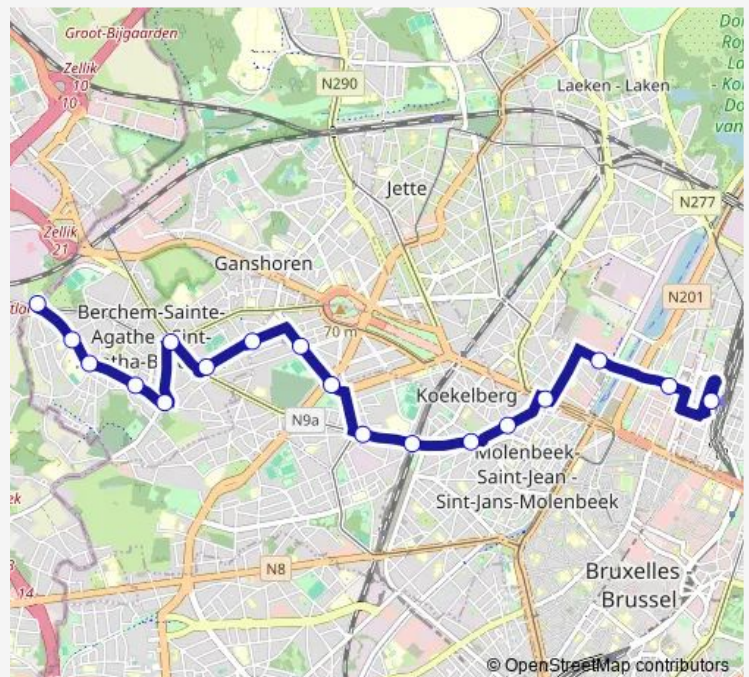

Etangs Noirs

Merchtem

Ribaucourt

Suzan Daniel

Wtc

Gare DU Nord

### Route schedule

Hunderenveld — Gare DU Nord

Monday	05:09-00:41 <sup>+1</sup>
Tuesday	05:09-00:41 <sup>+1</sup>
Wednesday	05:09-00:41 <sup>+1</sup>
Thursday	05:09-00:41 <sup>+1</sup>
Friday	05:09-00:41 <sup>+1</sup>
Saturday	05:09-00:41 <sup>+1</sup>
Sunday	05:09-00:41 <sup>+1</sup>

### Route info

Direction: Hunderenveld

Stops: 18

Trip Duration: 0 hour 42 min

20 — Hunderenveld - Gare DU Nord

BusMaps

## Direction

Gare DU Nord — Hunderenveld

18 stops

[Open route schedule](#)

Gare DU Nord

Wtc

Suzan Daniel

Ribaucourt