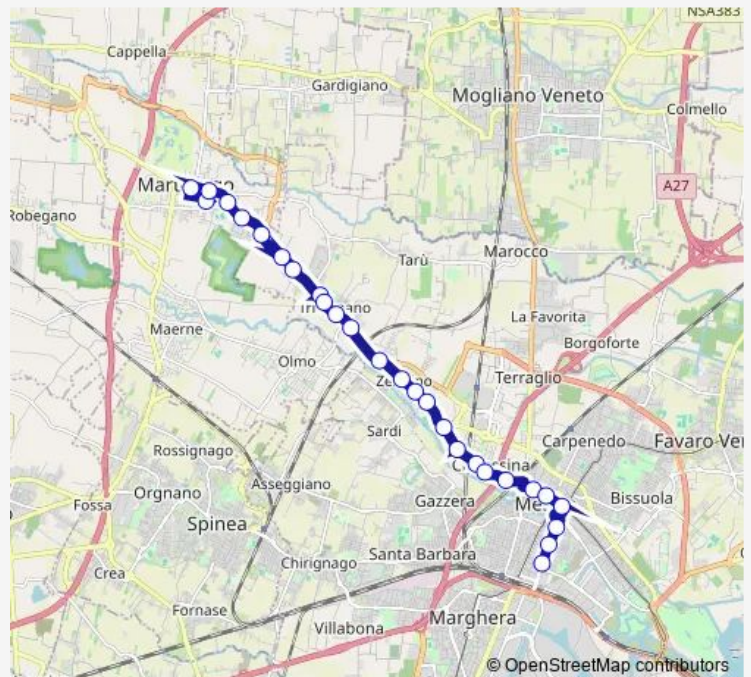

Bus 20 Martellago - Corso del Popolo Torino

[Go to website](#)

Direction

Martellago — Corso del Popolo Torino

27 stops

[Open route schedule](#)

- Martellago
- Martellago Grimani
- Martellago Verdi
- Martellagotrento
- Martellago Fornace
- Martellago Pree
- Trivignano Park P14
- Trivignano Botticelli
- Trivignano Park B
- Trivignano Centro
- Trivignano Gozzoli
- Trivignano Lotto
- Zelarino Parolari
- Zelarino Municipio
- Zelarino Chiesa
- Zelarino Carpaccio
- Castellana Marzenego
- Castellana Bellotto
- Castellana Piazzetta
- Castellana Cipressina
- Castellana Santa Chiara

Route schedule

Martellago — Corso del Popolo Torino

Monday	07:20
Tuesday	07:20
Wednesday	07:20
Thursday	07:20
Friday	07:20
Saturday	07:20
Sunday	—

Route info

Direction: Martellago

Stops: 27

Trip Duration: 0 hour 24 min

20 — Martellago - Corso del Popolo Torino

Einaudi Castelveccchio

San Rocco Bruno

Mestre Centro B5

Corso del Popolo Mestrina

Corso del Popolo Milano

Corso del Popolo Torino

20 Bus time schedules and route maps are available in an offline PDF at busmaps.com. Use the busmaps.com website to see live bus times, train schedule or subway schedule, and step-by-step directions for all public transit in Martellago

The schedule is provided in the local timezone. Times with "(+1)" indicate departures on the next day.

PDF file created on 2025-02-26

2024 BusMaps.com - All Rights Reserved