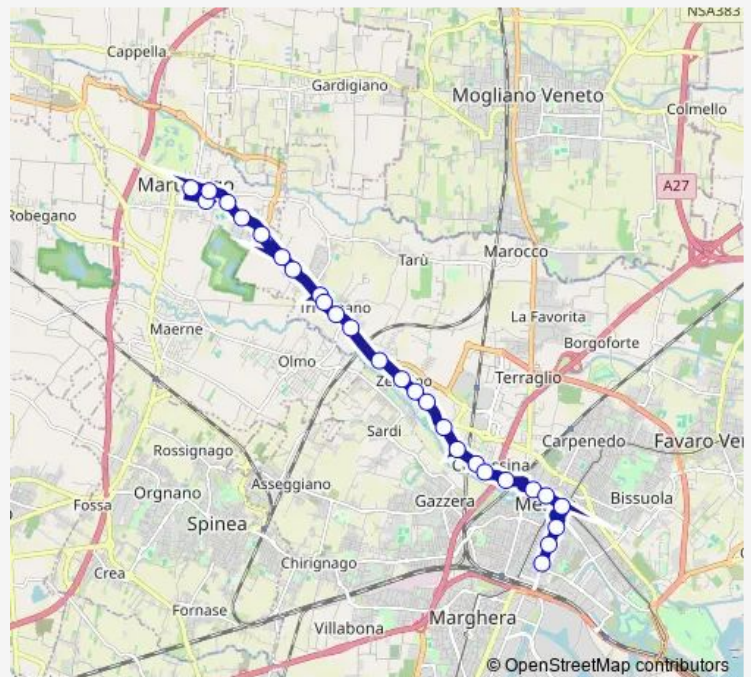

Bus 20 Martellago - Corso del Popolo Torino

[Go to website](#)

Direction

Martellago — Corso del Popolo Torino

27 stops

[Open route schedule](#)

- Martellago
- Martellago Grimani
- Martellago Verdi
- Martellagotrento
- Martellago Fornace
- Martellago Pree
- Trivignano Park P14
- Trivignano Botticelli
- Trivignano Park B
- Trivignano Centro
- Trivignano Gozzoli
- Trivignano Lotto
- Zelarino Parolari
- Zelarino Municipio
- Zelarino Chiesa
- Zelarino Carpaccio
- Castellana Marzenego
- Castellana Bellotto
- Castellana Piazzetta
- Castellana Cipressina
- Castellana Santa Chiara

Route schedule

Martellago — Corso del Popolo Torino

Monday	07:20
Tuesday	07:20
Wednesday	07:20
Thursday	07:20
Friday	07:20
Saturday	07:20
Sunday	—

Route info

Direction: Martellago

Stops: 27

Trip Duration: 0 hour 24 min

20 — Martellago - Corso del Popolo Torino

Einaudi Castelveccchio

San Rocco Bruno

Mestre Centro B5

Corso del Popolo Mestrina

Corso del Popolo Milano

Corso del Popolo Torino

20 Bus time schedules and route maps are available in an offline PDF at busmaps.com. Use the busmaps.com website to see live bus times, train schedule or subway schedule, and step-by-step directions for all public transit in Martellago

The schedule is provided in the local timezone. Times with "(+1)" indicate departures on the next day.

PDF file created on 2025-01-16

2024 BusMaps.com - All Rights Reserved