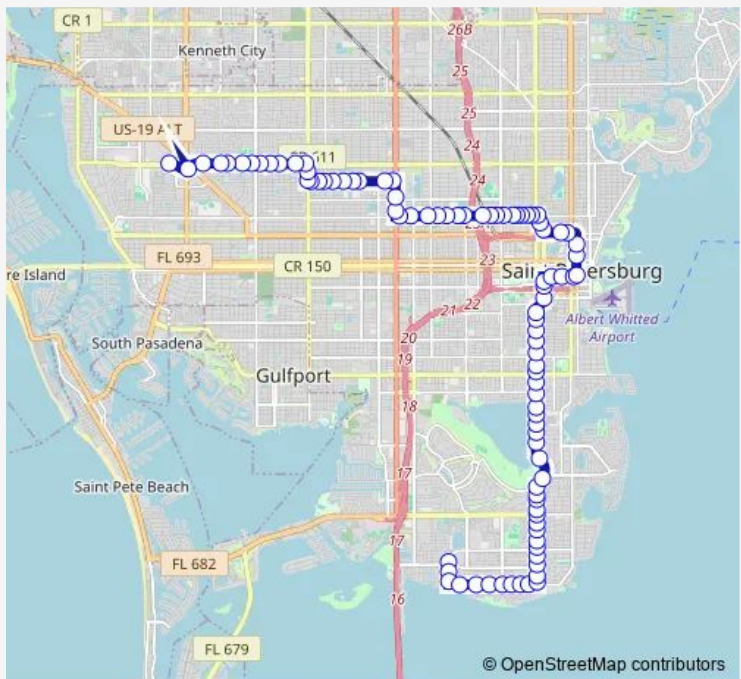

Bus 20 South ST Pete/Tyrone Square Mall

[Go to website](#)

Direction
 Pinellas Point DR S + 65th AVE S — Tyrone Square Mall Shelter - D

94 stops

[Open route schedule](#)

- Pinellas Point DR S + 65th AVE S
- Pinellas Point DR S + 67th AVE S
- Pinellas Point DR S + 69th AVE S
- Pinellas Point DR S + 23rd ST S
- Pinellas Point DR S + 21st ST S
- Pinellas Point DR S + Bethel WAY S
- Pinellas Point DR S + 16th ST S
- Pinellas Point DR S + 14th ST S
- Pinellas Point DR S + 12th S
- Pinellas Point DR S + 10th ST S
- 9TH ST S + Pinellas PT DR S
- 9TH ST S + 69th AVE S
- 9TH ST S + 66th AVE S
- 9TH ST S + 63rd AVE S
- 9TH ST S + 62nd AVE S
- DR Martin Luther King JR ST S + 60th AVE S
- DR Martin Luther King JR ST S + 58th AVE S
- DR Martin Luther King JR ST S + 56th AVE S
- DR Martin Luther King JR ST S + 54th AVE S
- DR Martin Luther King JR ST S + 53rd AVE S
- DR Martin Luther King JR ST S + 51st AVE S

Route schedule

Pinellas Point DR S + 65th AVE S — Tyrone Square Mall Shelter - D

Monday	05:20-18:30
Tuesday	05:20-18:30
Wednesday	05:20-18:30
Thursday	05:20-18:30
Friday	05:20-18:30
Saturday	05:30-18:30
Sunday	07:30-17:30

Route info

Direction: Pinellas Point DR S + 65th AVE S

Stops: 94

Trip Duration: 0 hour 46 min

DR Martin Luther King JR ST S + 50th AVE S

9TH ST S + Jasmine WAY S

9TH ST S + 45th AVE S

DR Martin Luther King JR ST S + Highland ST S

DR Martin Luther King JR ST S + 38th AVE S

DR Martin Luther King JR ST S + 36th AVE S

DR Martin Luther King JR ST S + 34th AVE S

DR Martin Luther King JR ST S + 32nd AVE S

DR Martin Luther King JR ST S + 30th AVE S