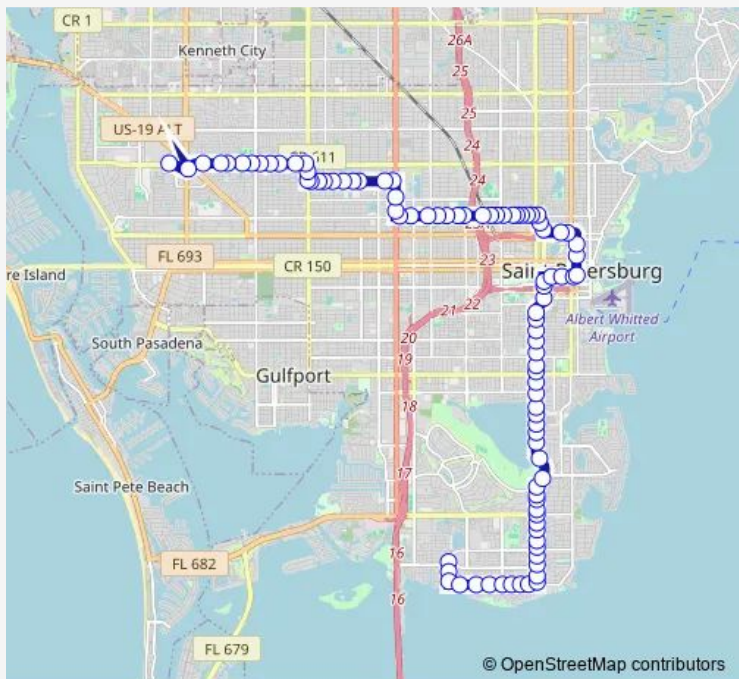

# Bus 20 South ST Pete/Tyrone Square Mall

[Go to website](#)

**Direction**  
 Pinellas Point DR S + 65th AVE S — Tyrone Square Mall Shelter - D

94 stops

[Open route schedule](#)

- Pinellas Point DR S + 65th AVE S
- Pinellas Point DR S + 67th AVE S
- Pinellas Point DR S + 69th AVE S
- Pinellas Point DR S + 23rd ST S
- Pinellas Point DR S + 21st ST S
- Pinellas Point DR S + Bethel WAY S
- Pinellas Point DR S + 16th ST S
- Pinellas Point DR S + 14th ST S
- Pinellas Point DR S + 12th S
- Pinellas Point DR S + 10th ST S
- 9TH ST S + Pinellas PT DR S
- 9TH ST S + 69th AVE S
- 9TH ST S + 66th AVE S
- 9TH ST S + 63rd AVE S
- 9TH ST S + 62nd AVE S
- DR Martin Luther King JR ST S + 60th AVE S
- DR Martin Luther King JR ST S + 58th AVE S
- DR Martin Luther King JR ST S + 56th AVE S
- DR Martin Luther King JR ST S + 54th AVE S
- DR Martin Luther King JR ST S + 53rd AVE S
- DR Martin Luther King JR ST S + 51st AVE S

**Route schedule**  
 Pinellas Point DR S + 65th AVE S — Tyrone Square Mall Shelter - D

Monday	05:20-18:30
Tuesday	05:20-18:30
Wednesday	05:20-18:30
Thursday	05:20-18:30
Friday	05:20-18:30
Saturday	05:30-18:30
Sunday	07:30-17:30

**Route info**

Direction: Pinellas Point DR S + 65th AVE S

Stops: 94

Trip Duration: 0 hour 39 min

DR Martin Luther King JR ST S + 50th AVE S

9TH ST S + Jasmine WAY S

9TH ST S + 45th AVE S

DR Martin Luther King JR ST S + Highland ST S

DR Martin Luther King JR ST S + 38th AVE S

DR Martin Luther King JR ST S + 36th AVE S

DR Martin Luther King JR ST S + 34th AVE S

DR Martin Luther King JR ST S + 32nd AVE S

DR Martin Luther King JR ST S + 30th AVE S