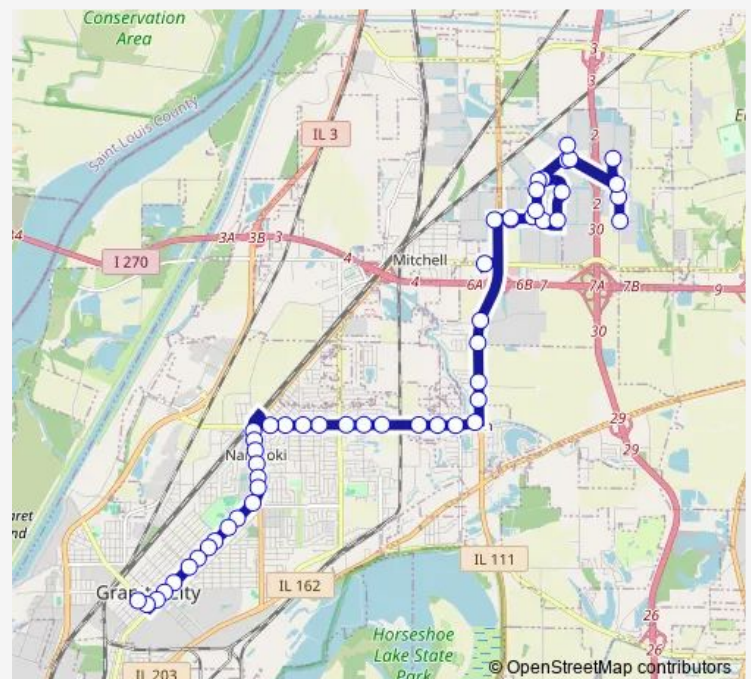

Wednesday 07:47-16:17

Thursday 07:47-16:17

Friday 07:47-16:17

Saturday —

Sunday —

Route info

Direction: Granite City Station

Stops: 50

Trip Duration: 0 hour 47 min

20 — Granite City - Pontoon Beach

Pontoon Rd & Stearns Ave N / E

Pontoon Rd & Village La N / E

Pontoon Rd & Sara St N / E

Pontoon Rd & Cargill Rd N / E

Pontoon Rd & Oakmont Center N / E