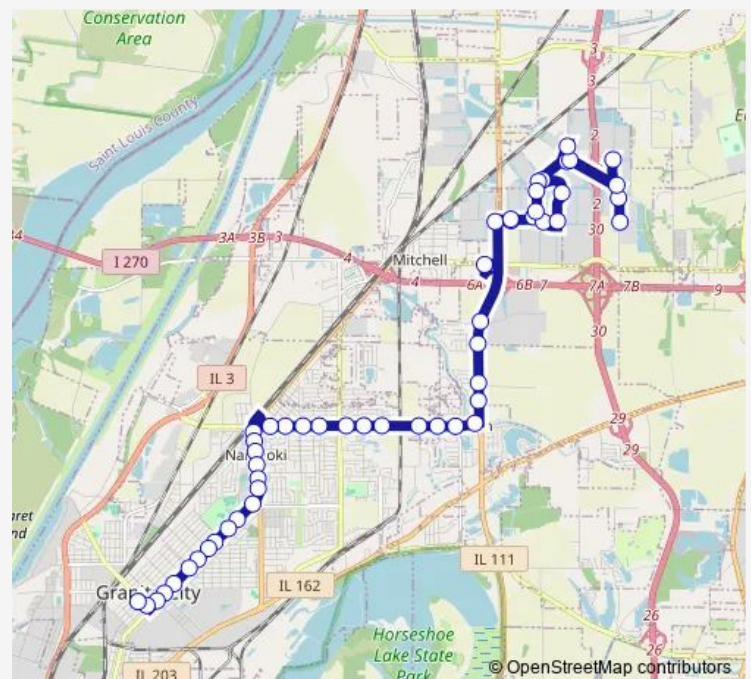

### Route schedule

Granite City Station — Dial N / E

Monday 07:47-16:17

Tuesday 07:47-16:17

Wednesday 07:47-16:17

Thursday 07:47-16:17

Friday 07:47-16:17

Saturday —

### Route info

Direction: Granite City Station

Stops: 50

Trip Duration: 0 hour 47 min

20 — Granite City - Pontoon Beach

Pontoon Rd & Stearns Ave N / E

Pontoon Rd & Village La N / E

Pontoon Rd & Sara St N / E