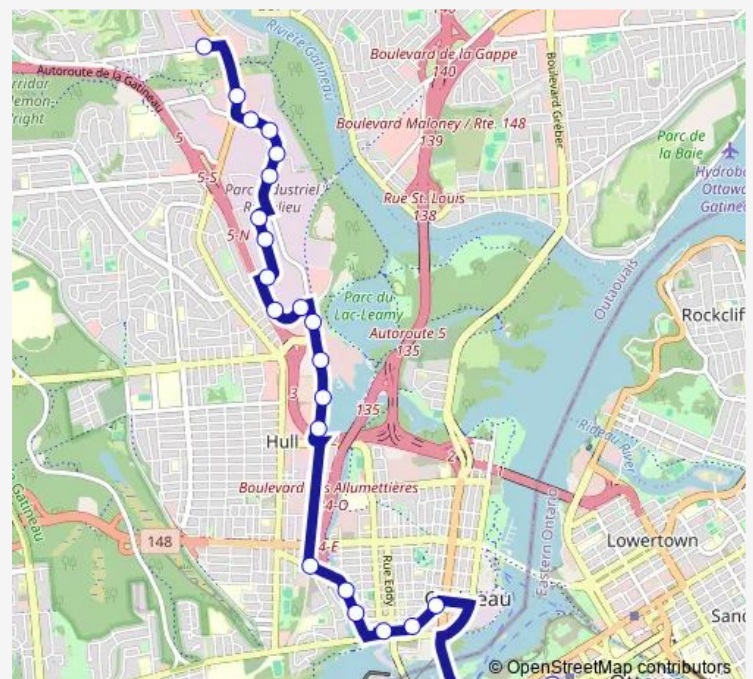

Thursday 06:30-08:30

Friday 06:30-08:30

Saturday —

Sunday —

Route info

Direction: Bank/Queen

Stops: 23

Trip Duration: 0 hour 29 min

20 — Freeman

BusMaps

Saint-Joseph/Jean-Proulx

Freeman/Audet

Direction

Terminus Freeman — Station Lyon

25 stops

[Open route schedule](#)

Station Lyon

Route schedule

Terminus Freeman — Station Lyon

Monday 15:30-17:29

Tuesday 15:30-17:29

Wednesday 15:30-17:29

Thursday 15:30-17:29

Friday 15:30-17:29

Saturday —

Sunday —

Route info

Direction: Terminus Freeman

Stops: 25

Trip Duration: 0 hour 32 min

20 Bus time schedules and route maps are available in an offline PDF at busmaps.com. Use the busmaps.com website to see live bus times, train schedule or subway schedule, and step-by-step directions for all public transit in Ottawa