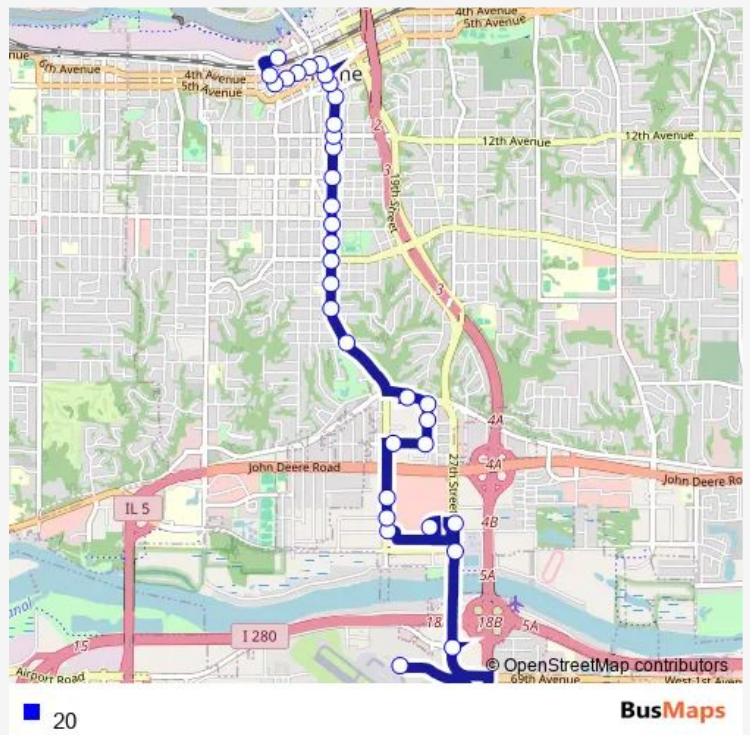

**Direction**  
 Centre Station — QC Airport Shelter  
 36 stops  
[Open route schedule](#)

- Centre Station
- 15 St & River Dr
- 17 St & River Dr
- 19 St & River Dr
- 19 St & 4 Ave
- Leclaire Apts Shelter
- 18 St & 5 Ave
- 17 St & 5 Ave
- 16 St & 5 Ave
- 16 St & 6 Ave
- 16 St & 7 Ave
- Hillside Heights Shelter
- 16 St & 11 Ave
- 16 St & 12 Ave
- 16 St & 13 Ave
- 16 St & 16 Ave
- 16 St & 18 Ave
- 16 St & 19 Ave
- Browning Park Shelter
- 16 St & Ave Cities
- 16 St & 25 Ave\_01

Route schedule  
 Centre Station — QC Airport Shelter

Monday	05:45-20:45
Tuesday	05:45-20:45
Wednesday	05:45-20:45
Thursday	05:45-20:45
Friday	05:45-20:45
Saturday	08:15-17:45
Sunday	08:15-16:15

Route info  
 Direction: Centre Station  
 Stops: 36  
 Trip Duration: 0 hour 31 min

Centre Station — Walmart

38 stops

[Open route schedule](#)

Centre Station

15 St &amp; River Dr

17 St &amp; River Dr

19 St &amp; River Dr

19 St &amp; 4 Ave

## Route info

Direction: Centre Station

Stops: 38

Trip Duration: 0 hour 30 min

25 St & 37 Ave

25 St & 39 Ave

16 St & 39 Ave Shelter

16 St & 44 Ave