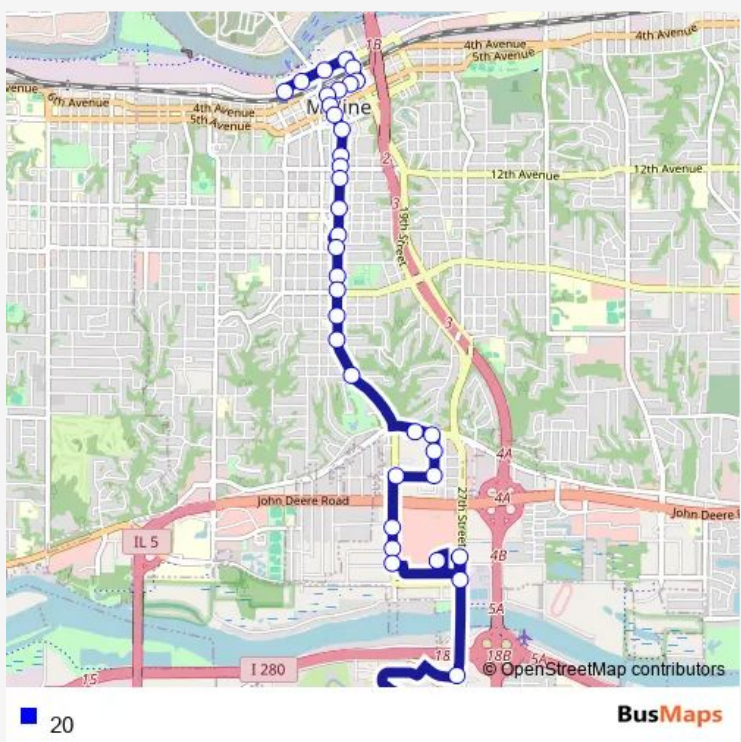

**Direction**  
 QC Airport Shelter — Centre Station  
 34 stops  
[Open route schedule](#)

- QC Airport Shelter
- 27 St & Airport Rd
- 27 St & 52 Ave
- Southpark Mall
- Southpark Mall Shelter
- 16 St & 47 Ave
- 16 St & 46 Ave
- 16 St & 44 Ave
- 16 St & 39 Ave Shelter
- 25 St & 39 Ave\_01
- 25 St & 37 Ave
- 25 St & 36 Ave
- 20 St & 36 Ave
- 16 St & 30 Ave
- 16 St & 27 Ave
- 16 St & 25 Ave
- 16 St & Ave Cities
- Browning Park Shelter
- 16 St & 19 Ave
- 16 St & 18 Ave
- 16 St & 16 Ave

Route schedule  
 QC Airport Shelter — Centre Station

Monday	06:16-21:16
Tuesday	06:16-21:16
Wednesday	06:16-21:16
Thursday	06:16-21:16
Friday	06:16-21:16
Saturday	08:45-18:15
Sunday	08:45-16:45

Route info  
 Direction: QC Airport Shelter  
 Stops: 34  
 Trip Duration: 0 hour 30 min

## Route info

Direction: Centre Station

Stops: 36

Trip Duration: 0 hour 31 min

25 St & 37 Ave

25 St & 39 Ave

16 St & 39 Ave Shelter

16 St & 44 Ave

## Route info

Direction: Centre Station

Stops: 38

Trip Duration: 0 hour 30 min

25 St & 37 Ave

25 St & 39 Ave

16 St & 39 Ave Shelter

16 St & 44 Ave