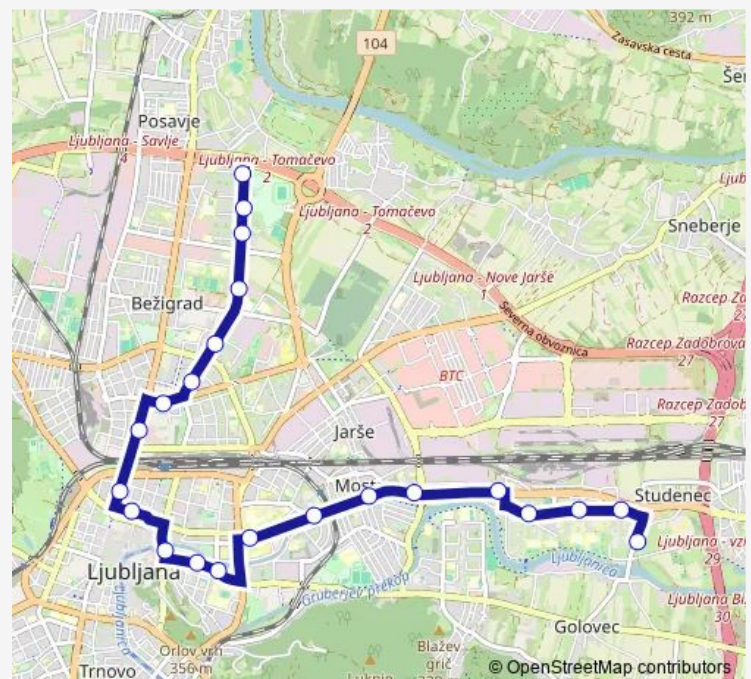

### Route schedule

Fužine P+R — N. Stožice P+R

Monday 04:59-22:14

Tuesday 04:59-22:14

Wednesday 04:59-22:14

Thursday 04:59-22:14

Friday 04:59-22:14

Saturday —

### Route info

Direction: Fužine P+R

Stops: 22

Trip Duration: 0 hour 28 min