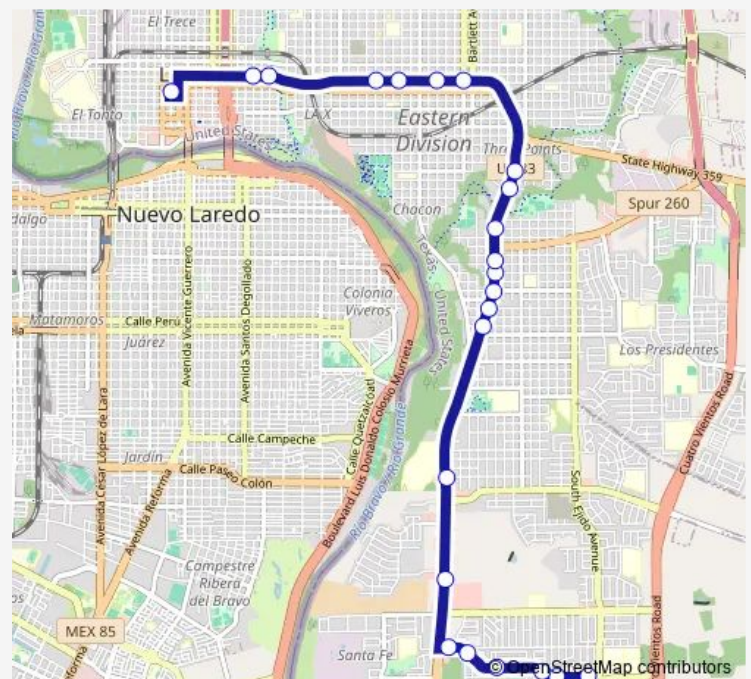

Zapata Hwy @ Barrios

Zapata Hwy @ Cleveland

Zapata Hwy @ Wooster

US-83 & Green

Guadalupe @ Malinche

Guadalupe @ Tapeyste

1300 Guadalupe (I.B.C. Bank)

Guadalupe @ Mccleland

### Route schedule

Siera Vista @ Corrada Terminal — El Metro Transit Center

Monday 06:15-20:25

Tuesday 06:15-20:25

Wednesday 06:15-20:25

Thursday 06:15-20:25

Friday 06:15-20:25

Saturday 06:15-20:25

### Route info

Direction: Siera Vista @ Corrada Terminal

Stops: 23

Trip Duration: 0 hour 40 min

20 — Los Angeles / Sierra Vista

Houston @ San Jorge

El Metro Transit Center

## Direction

El Metro Transit Center — Siera Vista @ Corrada Terminal

35 stops

[Open route schedule](#)

El Metro Transit Center

Matamoros @ San Francisco

Matamoros @ San Enrique

Chihuahua @ Tilden