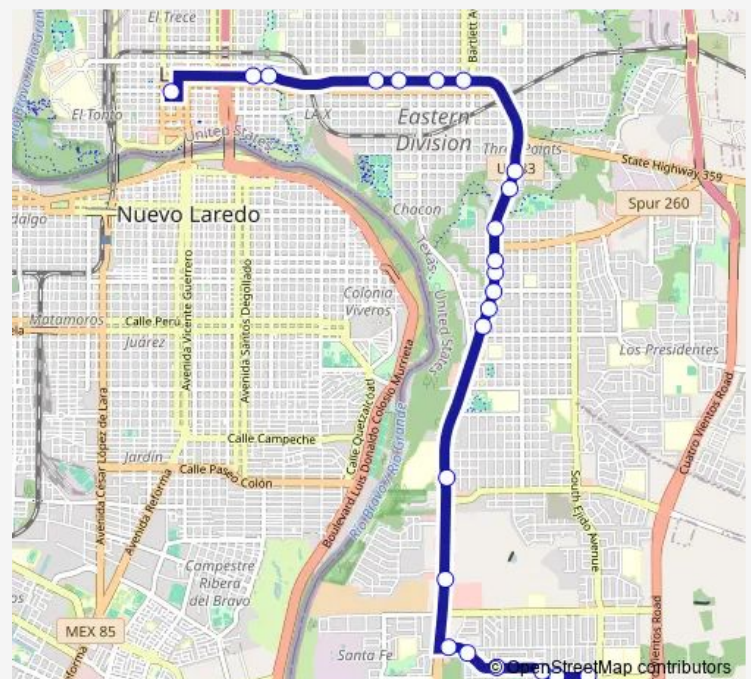

US-83 & Napoleon

Zapata Hwy @ Boulanger

Zapata Hwy @ Barrios

Zapata Hwy @ Cleveland

Zapata Hwy @ Wooster

US-83 & Green

Guadalupe @ Malinche

Guadalupe @ Tapeyste

1300 Guadalupe (I.B.C. Bank)

Guadalupe @ Mccleland

Houston @ San Leonardo

Route schedule

Siera Vista @ Corrada Terminal — El Metro Transit Center

Monday 06:15-20:25

Tuesday 06:15-20:25

Wednesday 06:15-20:25

Thursday 06:15-20:25

Friday 06:15-20:25

Saturday 06:15-20:25

Sunday 07:45-18:15

Route info

Direction: Siera Vista @ Corrada Terminal

Stops: 23

Trip Duration: 0 hour 40 min

20 — Los Angeles / Sierra Vista

Houston @ San Jorge

El Metro Transit Center

Direction

El Metro Transit Center — Siera Vista @ Corrada Terminal

35 stops

[Open route schedule](#)

El Metro Transit Center