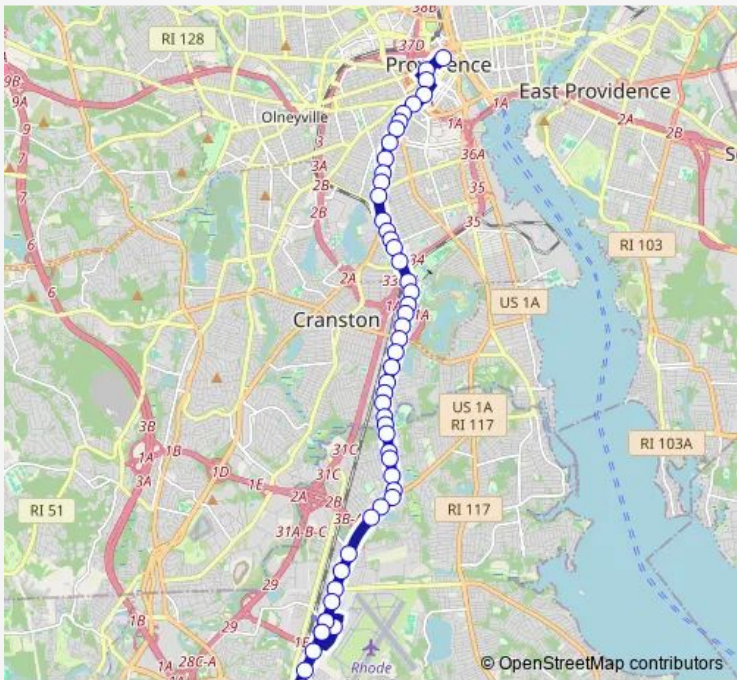

Bus 20 Elmwood Ave/Airport

[Go to website](#)

Direction
 New England Tech (Post Rd) — Kennedy Plaza (Stop C)
 50 stops
[Open route schedule](#)

- New England Tech (Post Rd)
- 2426 Post
- 2332 Post
- 2248 Post
- TF Green Airport (Arrivals)
- Post opposite Alhambra
- Post before Airport Rd (opposite Earlham Way)
- Post at Barden
- Post & Lincoln (before Lincoln)
- Post before Ethan
- Elmwood & Post (before Majestic)
- Elmwood after Post
- Elmwood before Sixth
- 1950 Elmwood
- Elmwood before Third
- Elmwood before Second
- Elmwood before First
- Elmwood opposite Wellington
- Elmwood before Second
- Elmwood before Burbank
- Elmwood after Sharon

Route schedule
 New England Tech (Post Rd) — Kennedy Plaza (Stop C)

Monday	04:41-18:56
Tuesday	04:41-18:56
Wednesday	04:41-20:57
Thursday	04:41-18:56
Friday	04:41-18:56
Saturday	05:57-21:57
Sunday	05:42-20:57

Route info
 Direction: New England Tech (Post Rd)
 Stops: 50
 Trip Duration: 0 hour 40 min

20 — Elmwood Ave/Airport **BusMaps**

Elmwood Ave opposite Job Lot (Cranston)

Opposite 1351 Elmwood

Elmwood before Hathaway

Thursday 05:30-23:15

Friday 05:30-23:15

Saturday —

Sunday 20:45-21:30

Route info

Direction: Kennedy Plaza (Stop C)

Stops: 27

Trip Duration: 0 hour 18 min