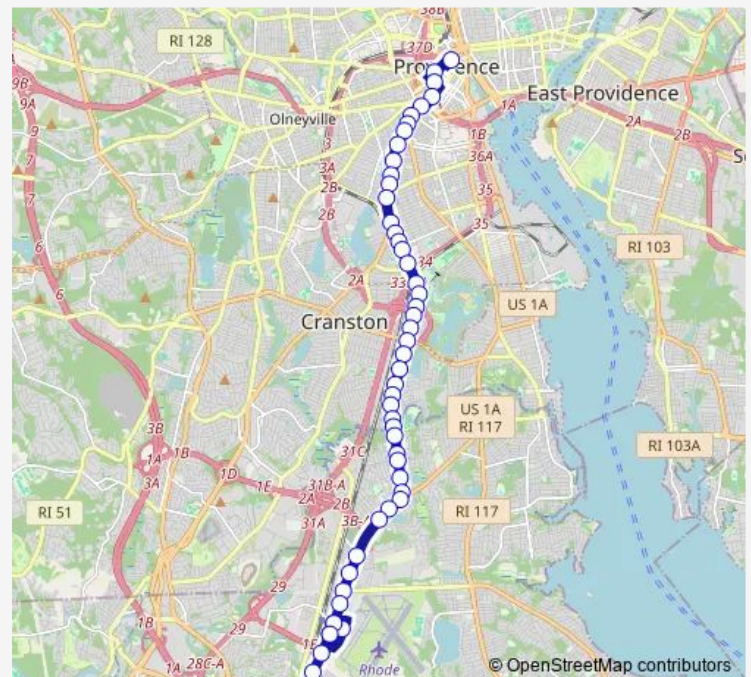

Elmwood before Second

Elmwood before Burbank

Elmwood after Sharon

Route schedule

New England Tech (Post Rd) — Kennedy Plaza (Stop C)

Monday 04:41-20:57

Tuesday 04:41-18:56

Wednesday 04:41-18:56

Thursday 04:41-20:57

Friday 04:41-18:56

Saturday 05:57-21:57

Sunday 05:42-20:57

Route info

Direction: New England Tech (Post Rd)

Stops: 50

Trip Duration: 0 hour 37 min

20 — Elmwood Ave/Airport

Elmwood Ave opposite Job Lot (Cranston)

Opposite 1351 Elmwood

Elmwood before Hathaway

Elmwood after Sawyer

Elmwood after Dixon

Elmwood after Mckinley

Elmwood opposite Carlisle

Broad St before Cahir St

Dexter Manor

Broad before Chestnut

Weybosset before Richmond

Weybosset & Eddy

Turks Head (Weybosset before Post Office)

Kennedy Plaza (Stop C)

Direction