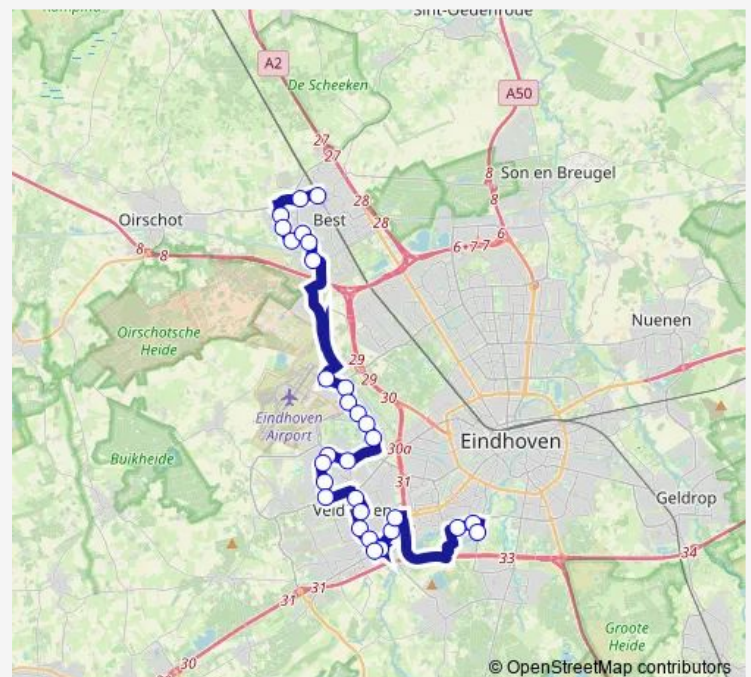

Thursday 06:19-18:18

Friday 06:19-18:18

Saturday —

Sunday —

Route info

Direction: Best, Station

Stops: 30

Trip Duration: 0 hour 52 min

■ 20 — Veldhoven MMC - Airport - Best Station

Veldhoven, Burg. van Hoofflaan

Veldhoven, De Run 5300

Veldhoven, MMC Veldhoven Kempenbaan

Veldhoven, Asml-gebouw 4

Veldhoven, Veenstraat

Veldhoven, Provincialeweg-Oost

Eindhoven, HTC/Dommeldal

Eindhoven, HTC/Berkenbos

Eindhoven, HTC/The Strip

Direction

Eindhoven, HTC/The Strip — Best, Station

30 stops

[Open route schedule](#)

Eindhoven, HTC/The Strip

Sunday —

Route info

Direction: Eindhoven, HTC/The Strip

Stops: 30

Trip Duration: 0 hour 52 min

Best, Gruisheuvel

Best, Rendierhei

Best, Dopveldenpad