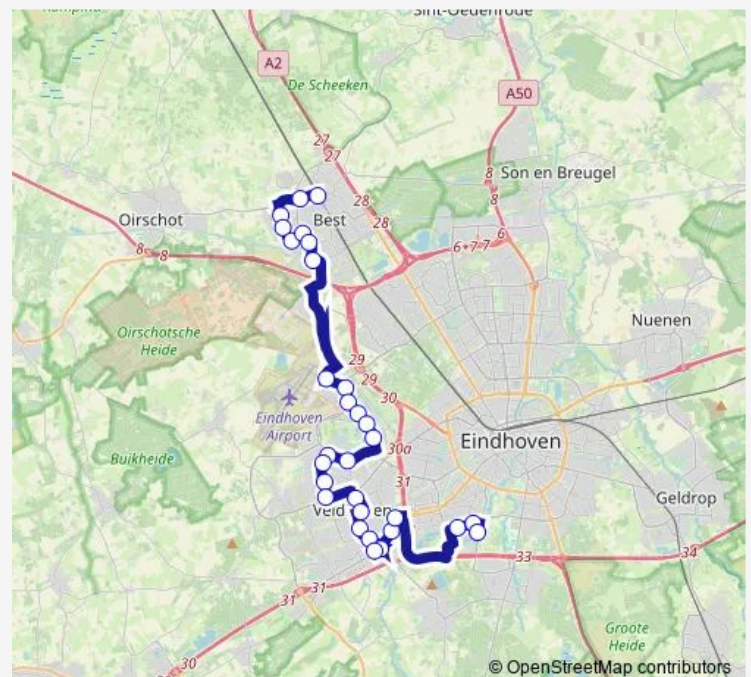

Thursday 06:19-18:18

Friday 06:19-18:18

Saturday —

Sunday —

Route info

Direction: Best, Station

Stops: 30

Trip Duration: 0 hour 56 min

■ 20 — Veldhoven MMC - Airport - Best Station

Veldhoven, Burg. van Hoofflaan

Veldhoven, De Run 5300

Veldhoven, MMC Veldhoven Kempenbaan

Veldhoven, Asml-gebouw 4

Veldhoven, Veenstraat

Veldhoven, Provincialeweg-Oost

Eindhoven, HTC/Dommeldal

Eindhoven, HTC/Berkenbos

Eindhoven, HTC/The Strip

Direction

Eindhoven, HTC/The Strip — Best, Station

30 stops

[Open route schedule](#)

Eindhoven, HTC/The Strip

Sunday —

Route info

Direction: Eindhoven, HTC/The Strip

Stops: 30

Trip Duration: 0 hour 51 min

Best, Gruisheuvel

Best, Rendierhei

Best, Dopveldenpad