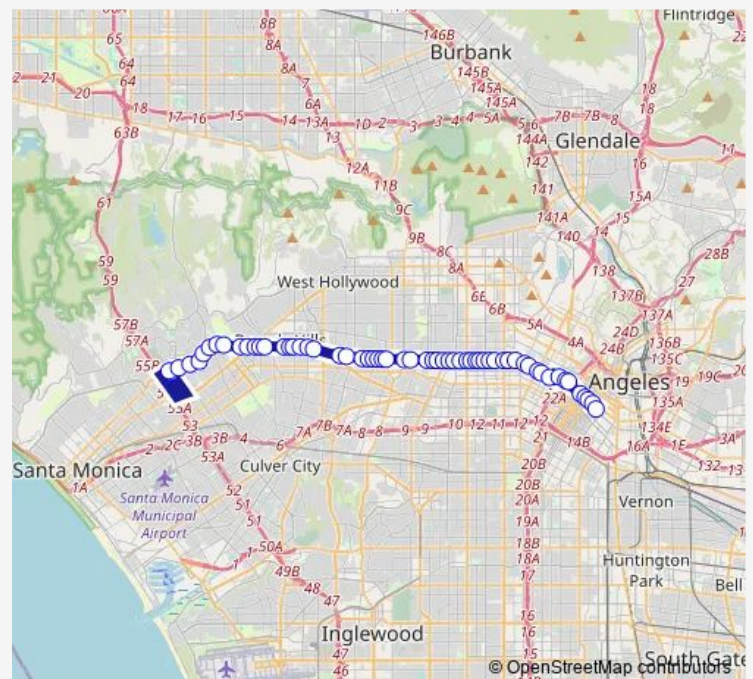

Wilshire / Santa Monica

Wilshire / Linden

Wilshire / Roxbury

Wilshire / Peck

Wilshire / Rexford

Wilshire / Palm

Wilshire / Doheny

Wilshire / La Peer

Thursday 07:08-19:04

Friday 07:08-19:04

Saturday 07:52-21:26

Sunday 07:52-21:26

Route info

Direction: Veteran Federal Building

Stops: 60

Trip Duration: 1 hour 35 min

20 — Metro Local Line

Wilshire / Crescent Heights

Wilshire / Spaulding

Wilshire / Curson

Wilshire / Masselin

Wilshire / Ridgeley

Wilshire / Dunsmuir

Wilshire / Cloverdale

Wilshire / Highland

Wilshire / Keniston

Wilshire / Rossmore

Wilshire / Lucerne

Wilshire / Plymouth

Wilshire / Crenshaw

Wilshire / Norton

Wilshire / Wilton