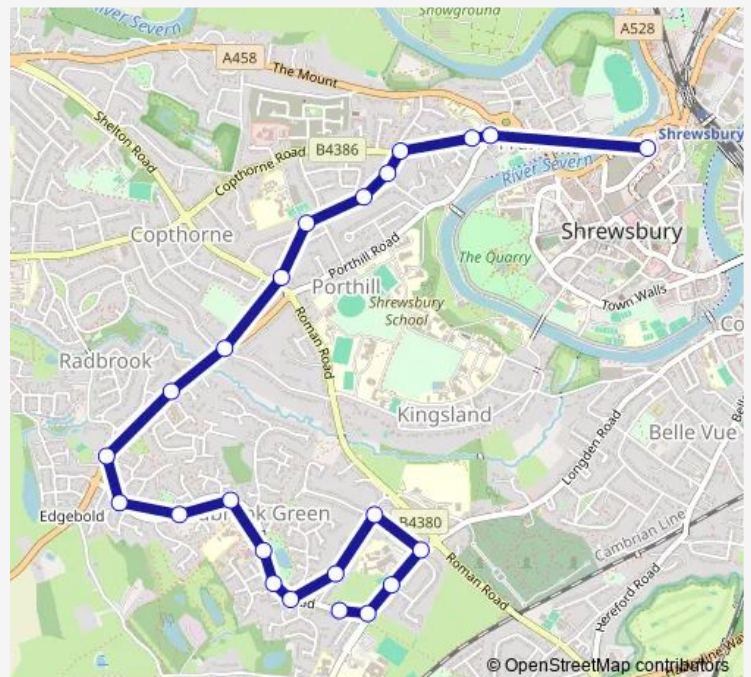

Thursday 07:43-17:59

Friday 07:43-17:59

Saturday 08:25-16:17

Sunday 08:25-16:17

Route info

Direction: Bank Drive West Jct

Stops: 23

Trip Duration: 0 hour 16 min

20 — Shrewsbury Bus Stn - Radbrook Village - Radbrook

New Street Jct

Bus Station

Direction

Bus Station — Bank Drive West Jct

21 stops

[Open route schedule](#)

Bus Station

Wednesday 07:30-17:45

Thursday 07:30-17:45

Friday 07:30-17:45

Saturday 08:10-16:05

Sunday 08:10-16:05

Route info

Direction: Bus Station

Stops: 21