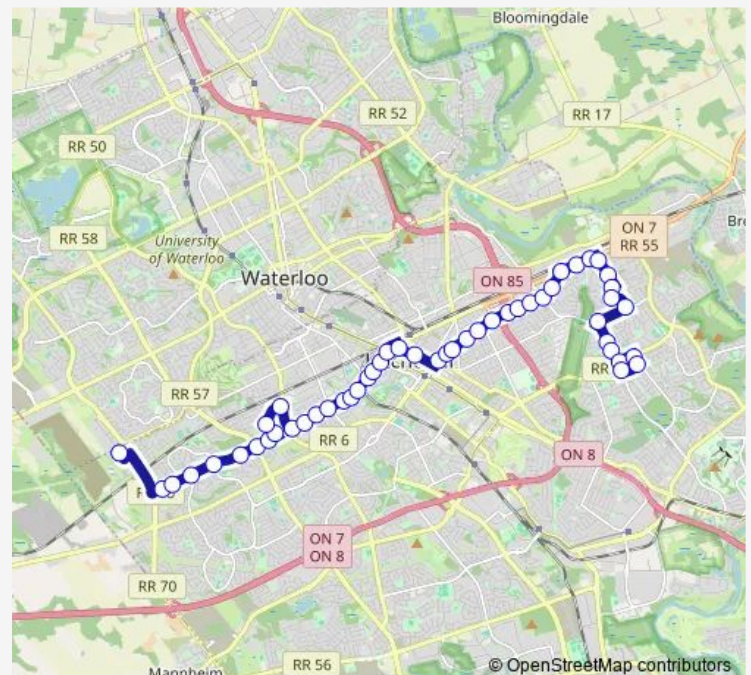

Victoria / Park

Victoria / Michael

Victoria / Joseph

Route schedule

The Boardwalk Station — Stanley Park Mall

Monday 05:30-23:30

Tuesday 05:30-23:30

Wednesday 05:30-23:30

Thursday 05:30-23:30

Friday 05:30-23:30

Saturday 06:00-23:35

Sunday 07:19-23:25

Route info

Direction: The Boardwalk Station

Stops: 49

Trip Duration: 0 hour 41 min

■ 20 — Victoria-Frederick

Central Station

Duke / Francis

Kitchener City Hall Station

Frederick / Weber

Frederick / Region Of Waterloo Headquarters

Frederick / Otto

Frederick / Samuel

Friday 05:45-23:50

Saturday 06:20-23:50

Sunday 07:40-23:10

Route info

Direction: Stanley Park Mall

Stops: 47

Trip Duration: 0 hour 39 min

Duke / Victoria