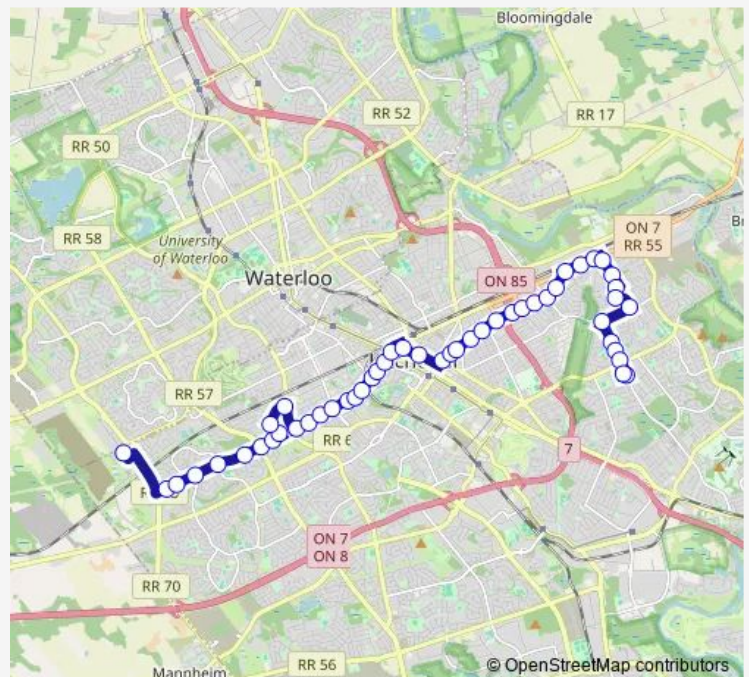

Frederick / Frederick Mall

Frederick / Filbert

Frederick / Gordon

Route schedule

Stanley Park Mall — The Boardwalk Station

Monday 05:45-23:50

Tuesday 05:45-23:50

Wednesday 05:45-23:50

Thursday 05:45-23:50

Friday 05:45-23:50

Saturday 06:20-23:50

Sunday 07:40-23:10

Route info

Direction: Stanley Park Mall

Stops: 47

Trip Duration: 0 hour 44 min

Victoria / Highgate

Ira Needles / Victoria

The Boardwalk Station

Direction

The Boardwalk Station — Stanley Park Mall

48 stops

[Open route schedule](#)

The Boardwalk Station

Sunday 07:19-23:25

Route info

Direction: The Boardwalk Station

Stops: 48

Trip Duration: 0 hour 41 min

Frederick / Region Of Waterloo Headquarters

Frederick / Otto

Frederick / Samuel