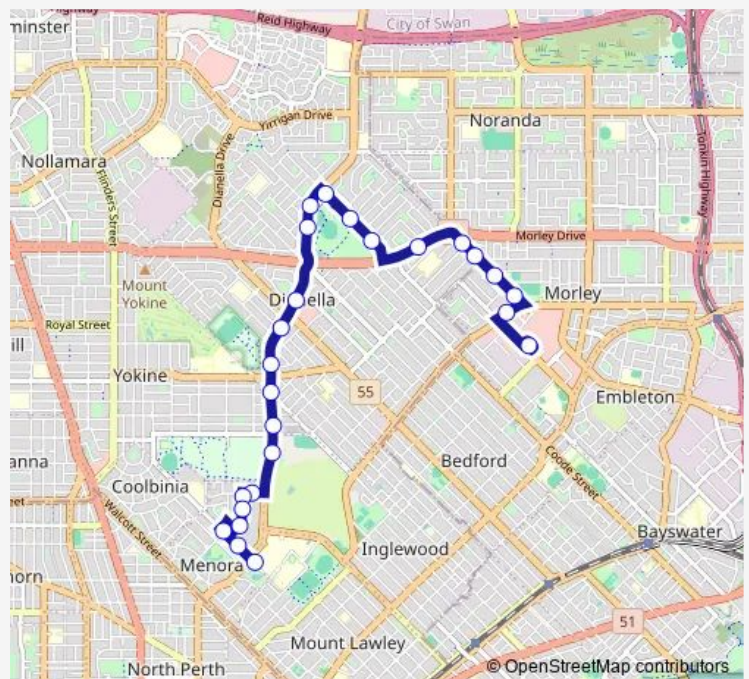

Alexander Dr After Cornwall St

Alexander Dr After Grand Prom

Alexander Dr After Morley Dr

Alexander Dr After Linden St

Light St After Alexander Dr

Light St After Edison Wy

Light St After Lyndhurst St

Morley Dr Before Randerson Pl

Wellington Rd After Devling Pl

Wellington Rd Before Halvorson Rd

Route schedule

Bradford St After Alexander Dr — Galleria Bus Stn Stand 8

Monday 09:00-16:00

Tuesday 09:00-16:00

Wednesday 09:00-16:00

Thursday 09:00-16:00

Friday 09:00-16:00

Saturday 09:00-16:00

Sunday —

Route info

Direction: Bradford St After Alexander Dr

Stops: 26

Trip Duration: 0 hour 23 min

Wellington Rd After Vera St

Wellington Rd Before Walter Rd

Walter Rd After Progress St

Russell St After Boag Rd

Galleria Bus Stn Stand 8

Direction

Galleria Bus Stn Stand 15 — Bradford St After Alexander Dr

25 stops

[Open route schedule](#)