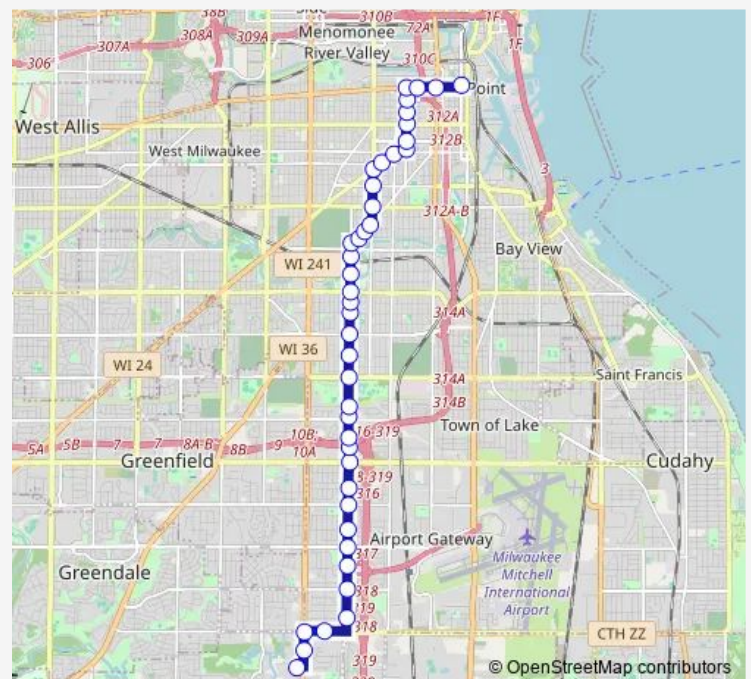

### Route schedule

Walmart & Lot — S2 & National

Monday 06:03-20:25

Tuesday 06:03-20:25

Wednesday 06:03-20:25

Thursday 06:03-20:25

Friday 06:03-20:25

Saturday 06:46-19:48

### Route info

Direction: Walmart & Lot

Stops: 42

Trip Duration: 0 hour 32 min

20 — S. 20th Street

S20 & Oklahoma

S20 & KK Parkway

S20 & 2745

## Route info

Direction: S2 &amp; National

Stops: 47

Trip Duration: 0 hour 32 min

S20 & Ohio

S20 & Morgan

S20 & Wilbur

S20 & Howard