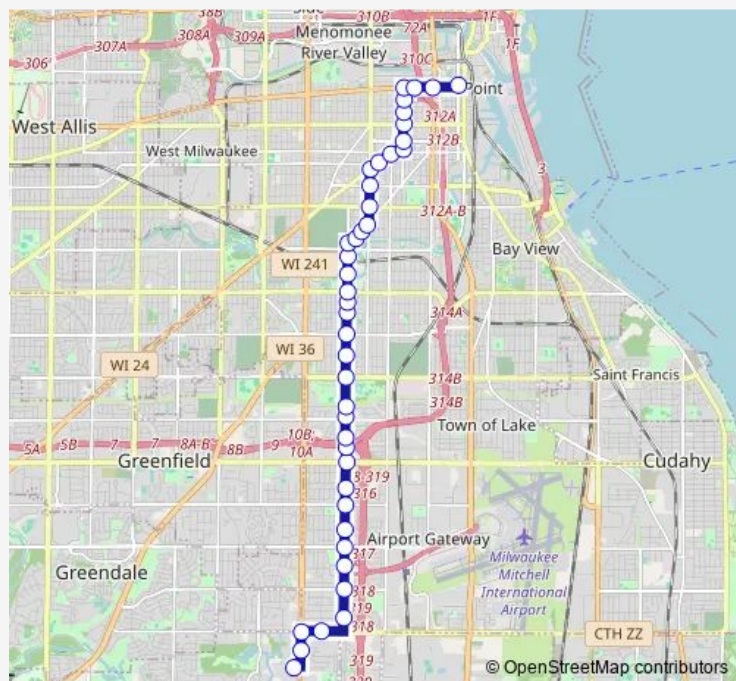

S20 & Morgan

S20 & Ohio

S20 & Euclid

Route schedule

Walmart & Lot — S2 & National

Monday 06:03-20:25

Tuesday 06:03-20:25

Wednesday 06:03-20:25

Thursday 06:03-20:25

Friday 06:03-20:25

Saturday 06:46-19:48

Sunday 07:34-19:46

Route info

Direction: Walmart & Lot

Stops: 42

Trip Duration: 0 hour 31 min

20 — S. 20th Street

S20 & Oklahoma

S20 & KK Parkway

S20 & 2745

S20 & Windlake

Windlake & Harrison

Windlake & S18

Windlake & S16

Thursday 05:56-19:41

Friday 05:56-19:41

Saturday 06:02-19:05

Sunday 06:51-19:02

Route info

Direction: S2 & National

Stops: 47

Trip Duration: 0 hour 35 min