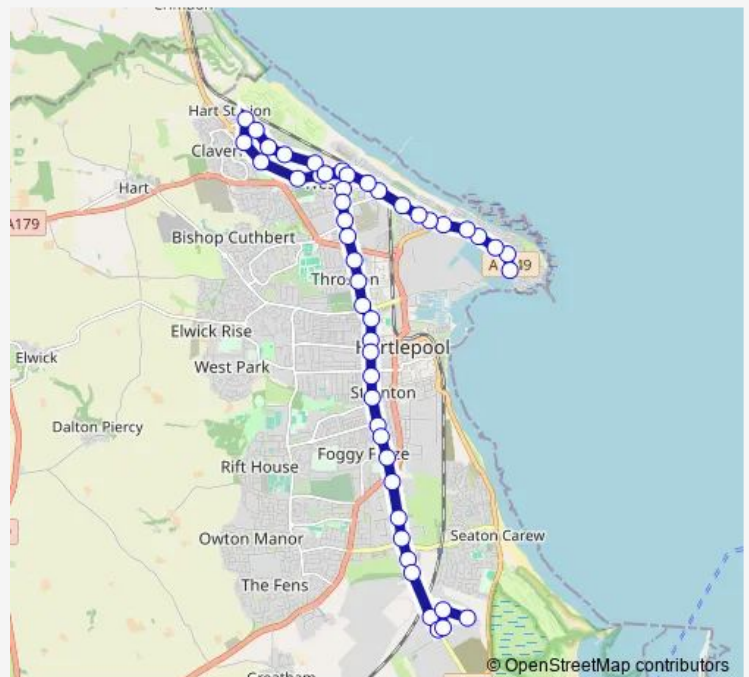

### Direction

Town Square — Hunter House Industrial Estate

48 stops

[Open route schedule](#)

Town Square

Darlington Street

Amateur Boxing Club

Vane Street

Davison Drive North End

Cemetery

Miller Crescent

Parkstone Grove

Bournemouth Drive

Weymouth Drive

Ridlington Way

Goldsmith Avenue

### Route schedule

Town Square — Hunter House Industrial Estate

Monday 05:23-06:57

Tuesday 05:23-06:57

Wednesday 05:23-06:57

Thursday 05:23-06:57

Friday 05:23-06:57

Saturday —

### Route info

Direction: Town Square

Stops: 48

Trip Duration: 0 hour 35 min

■ 20 — Hartlepool - Tofts Farm

Davison Drive North End

Brus Corner

Miers Avenue