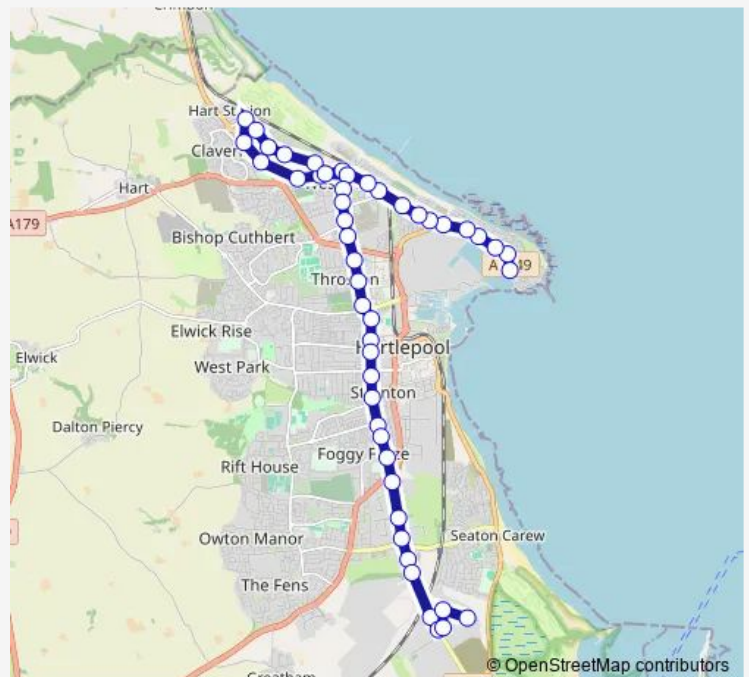

Arkley Crescent

Brus Corner

Davison Drive North End

Cemetery

Miller Crescent

Parkstone Grove

Bournemouth Drive

Weymouth Drive

Thursday 05:23-06:57

Friday 05:23-06:57

Saturday —

Sunday —

Route info

Direction: Town Square

Stops: 48

Trip Duration: 0 hour 35 min

■ 20 — Hartlepool - Tofts Farm

BusMaps

Davison Drive North End

Brus Corner

Miers Avenue

The General Medical Centre

Holdforth Road East End

Richardsons & Westgarth Social Club