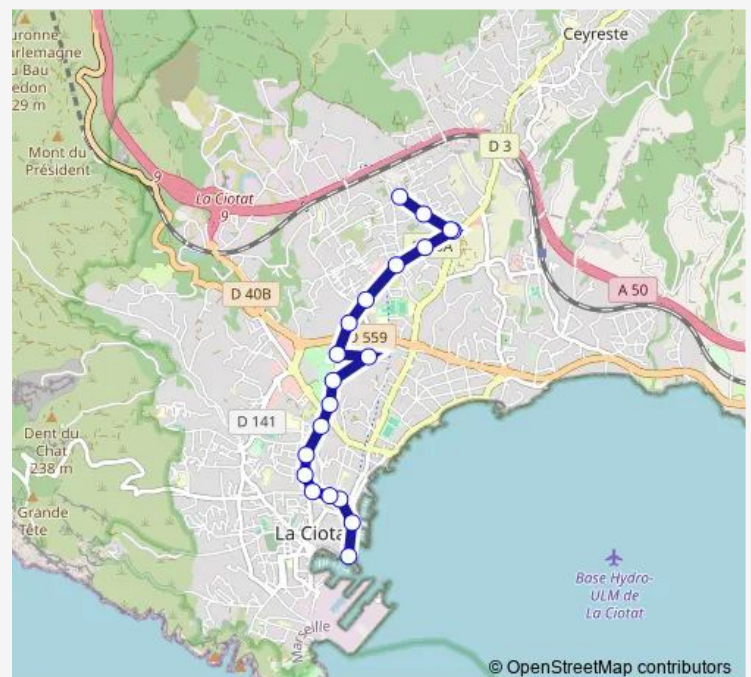

La Treille

Les Matagots

Saint Hermentaire

Maurelle Nord

La Providence

La Providence

Boiteux

Garoutier

### Route schedule

Office de Tourisme — Garoutier

Monday 07:04-19:17

Tuesday 07:04-19:17

Wednesday 07:04-19:17

Thursday 07:04-19:17

Friday 07:04-19:17

Saturday 07:04-19:12

### Route info

Direction: Office de Tourisme

Stops: 20

Trip Duration: 0 hour 20 min

## Route info

Direction: Garoutier

Stops: 17

Trip Duration: 0 hour 19 min