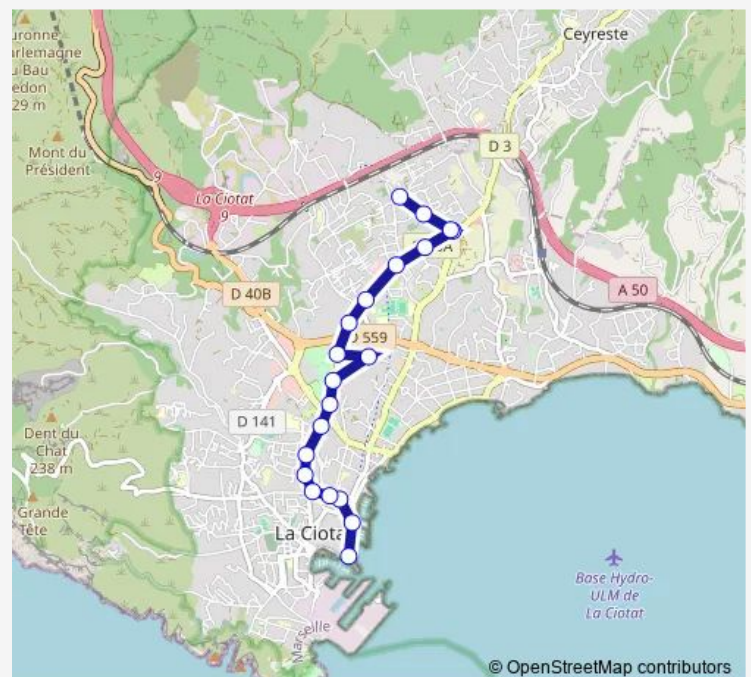

Route schedule

Office de Tourisme — Garoutier

Monday 07:04-19:17

Tuesday 07:04-19:17

Wednesday 07:04-19:17

Thursday 07:04-19:17

Friday 07:04-19:17

Saturday 07:04-19:12

Sunday 10:52

Route info

Direction: Office de Tourisme

Stops: 20

Trip Duration: 0 hour 20 min

Direction

Garoutier — Office de Tourisme

17 stops

Friday 06:45-18:55

Saturday 06:45-18:50

Sunday —

Route info

Direction: Garoutier

Stops: 17

Trip Duration: 0 hour 23 min

Direction

Tuesday 12:00-18:18

Wednesday 12:00

Thursday 12:00-18:18

Friday 12:00-18:18

Saturday —

Sunday —

Route info

Direction: Garoutier