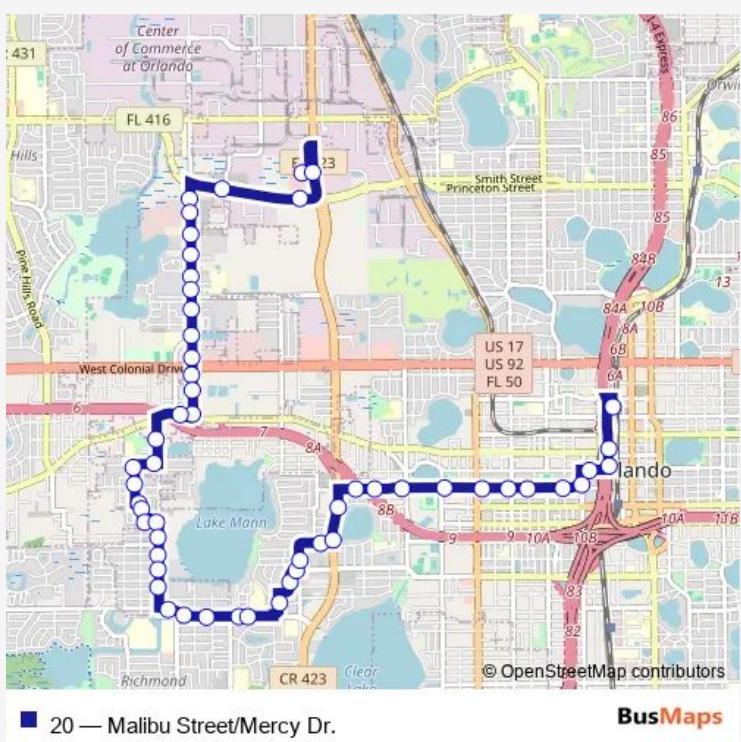

Bus 20 Malibu Street/Mercy Dr.

[Go to website](#)

Direction
 Walmart Plaza AND Lynx Ln — N Garland AVE AND W Amelia St
 54 stops
[Open route schedule](#)

- Walmart Plaza AND Lynx Ln
- N John Young Pkwy AND W Princeton St
- W Princeton ST AND N John Young Pky
- W Princeton ST AND Brengle Ave
- Mercy DR AND W Princeton St
- Mercy DR AND W NEW Hampshire St
- Mercy DR AND W HEW Hampshire St
- Mercy DR AND Sampson Dr
- Mercy DR AND Kalwit Ln
- Mercy DR AND Kalwit Ln
- Mercy DR AND Brinell Ave
- Mercy DR AND Fairvilla Rd
- Mercy DR AND W Colonial Dr
- Mercy DR AND W Colonial Dr
- Mercy DR AND W Colonial Dr
- Mercy DR AND OLD Winter Garden Rd
- OLD Winter Garden RD AND Irene St
- N Ivey LN AND W Robinson St
- Edgemoor ST AND N Ivey Ln
- N Fanfair AVE AND Edgemoor St
- S Fanfair AVE AND Barley St

Route schedule
 Walmart Plaza AND Lynx Ln — N Garland AVE AND W Amelia St

Monday	04:50-21:50
Tuesday	04:50-21:50
Wednesday	04:50-21:50
Thursday	04:50-21:50
Friday	04:50-21:50
Saturday	04:55-21:50
Sunday	04:55-18:55

Route info
 Direction: Walmart Plaza AND Lynx Ln
 Stops: 54
 Trip Duration: 0 hour 49 min

Oliva ST AND S Fanfair Ave

S Fanfair AVE AND Gilman Cir

Malibu ST AND S Fanfair Ave

Malibu ST AND S Ivey Ln

S Ivey LN AND College Dr

Mercy DR AND Sampson Dr

Mercy DR AND W NEW Hampshire St

Mercy DR AND W NEW Hampshire St

Mercy DR AND W Princeton St

W Princeton ST AND Mercy Dr

W Princeton ST AND Brengle Ave

Walmart Plaza AND Lynx Ln

20 Bus time schedules and route maps are available in an offline PDF at busmaps.com. Use the busmaps.com website to see live bus times, train schedule or subway schedule, and step-by-step directions for all public transit in Orlando