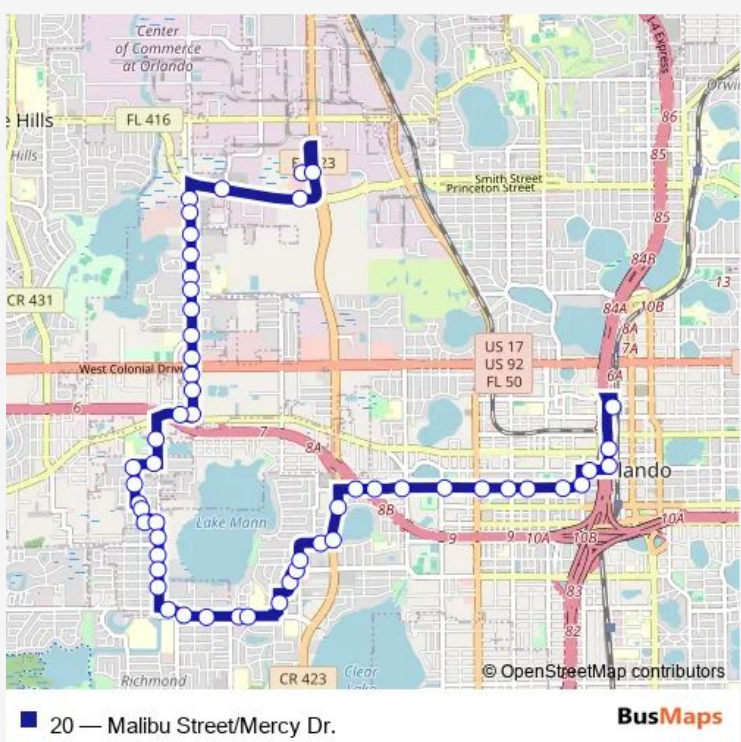

Bus 20 Malibu Street/Mercy Dr.

[Go to website](#)

Direction
 N Garland AVE AND W Amelia St — Walmart Plaza AND Lynx Ln
 53 stops
[Open route schedule](#)

- N Garland AVE AND W Amelia St
- N Hughey AVE AND W Robinson St
- S Division AVE AND W Central Blvd
- S Division AVE AND W Pine St
- W Church ST AND S Terry Ave
- W Church ST AND Glenn Ln
- W Church ST AND S Westmoreland Dr
- W Church ST AND S Norton Ave
- W Church Street AND S RIO Grande Avenue
- W Church ST AND S Tampa Ave
- W Church ST AND S Texas Ave
- W Church ST AND S Ohio Ave
- S John Young PKY AND W Church St
- S John Young PKY AND C R Smith St
- C R Smith ST AND S Cottage Hill Rd
- S Goldwyn AVE AND North Lake Mann Dr
- Spaulding RD AND S Goldwyn Ave
- Bethune DR AND Spaulding Rd
- Bethune DR AND Lewis Ct
- Columbia ST AND Drew Ave
- Columbia ST AND Henton Ln

Route schedule
 N Garland AVE AND W Amelia St — Walmart Plaza AND Lynx Ln

Monday	05:00-22:00
Tuesday	05:00-22:00
Wednesday	05:00-22:00
Thursday	05:00-22:00
Friday	05:00-22:00
Saturday	06:00-22:00
Sunday	06:15-19:15

Route info
 Direction: N Garland AVE AND W Amelia St
 Stops: 53
 Trip Duration: 0 hour 45 min

Columbia ST AND Amaros Ave

Columbia ST AND S Ivey Ln

S Ivey LN AND Piedmont St

S Ivey LN AND Conley St

S Ivey LN AND America St

Mercy DR AND W Princeton St

W Princeton ST AND Mercy Dr

W Princeton ST AND Brengle Ave

Walmart Plaza AND Lynx Ln

Direction

Walmart Plaza AND Lynx Ln — N Garland AVE AND W Amelia St

54 stops

[Open route schedule](#)