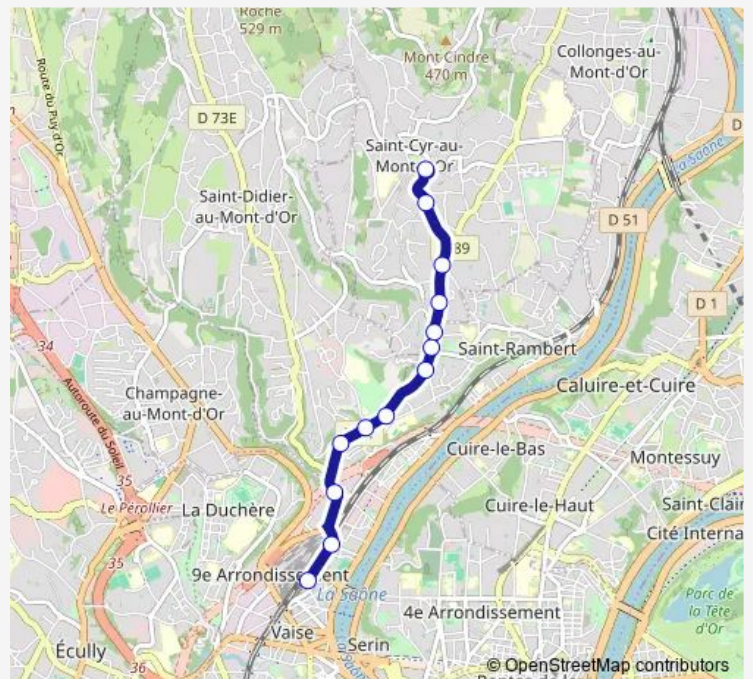

Bus 20 Gare de Vaise-G.Collomb -> St Cyr

[Go to website](#)

Direction

undefined — undefined

0 stops

[Open route schedule](#)

Route schedule

undefined — undefined

Monday	21:19-00:19 ⁺¹
Tuesday	21:19-00:19 ⁺¹
Wednesday	21:19-00:19 ⁺¹
Thursday	21:19-00:19 ⁺¹
Friday	21:19-00:19 ⁺¹
Saturday	21:19-00:19 ⁺¹
Sunday	21:19-00:18 ⁺¹

Route info

Direction:

Stops: 0

Trip Duration: – min

20 — Gare de Vaise-G.Collomb -> St Cyr

Direction

Gare de Vaise-G.Collomb — St Cyr

13 stops

[Open route schedule](#)

Gare de Vaise-G.Collomb

La Voûte

Rochecardon

Bifurcation du Rosay

Val Rosay

Lycée Jean Perrin

Louis Bouquet

Grand Champ

Fayolle

Hameau des Cèdres

Les Ormes