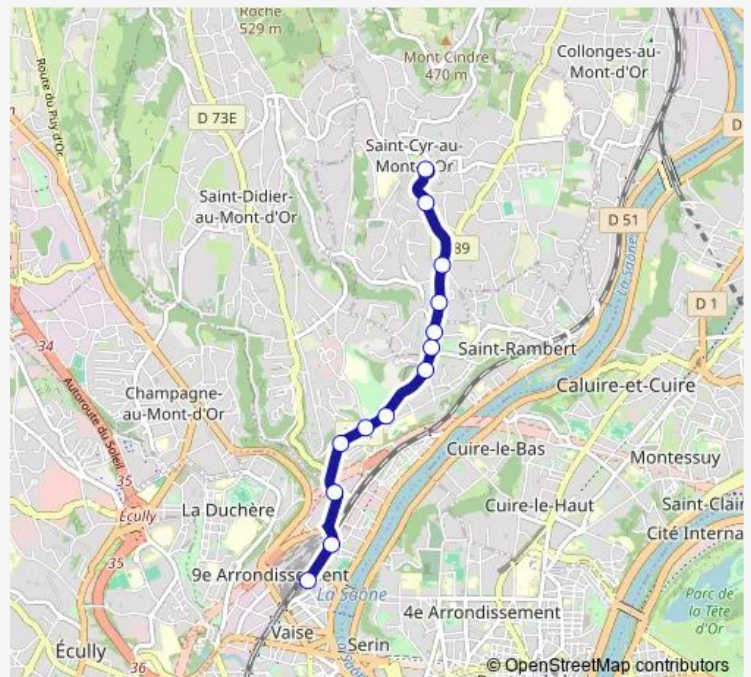

Rocheardon

Bifurcation du Rosay

Val Rosay

Lycée Jean Perrin

Louis Bouquet

Grand Champ

Fayolle

Hameau des Cèdres

Les Ormes

Les Greffières

St Cyr

Route schedule

Gare de Vaise-G.Collomb — St Cyr

| | |
|-----------|-------------|
| Monday | 05:00-20:20 |
| Tuesday | 05:00-20:20 |
| Wednesday | 05:00-20:20 |
| Thursday | 05:00-20:20 |
| Friday | 05:00-20:20 |
| Saturday | 05:05-20:15 |
| Sunday | 06:45-20:15 |

Route info

Direction: Gare de Vaise-G.Collomb

Stops: 13

Trip Duration: 0 hour 12 min

20 — Gare de Vaise-G.Collomb -> St Cyr

BusMaps

Direction

undefined — undefined

Route info

Direction:

Stops: 0

Trip Duration: — min

Direction

Gare de Vaise-G.Collomb — St Fortunat

23 stops

[Open route schedule](#)