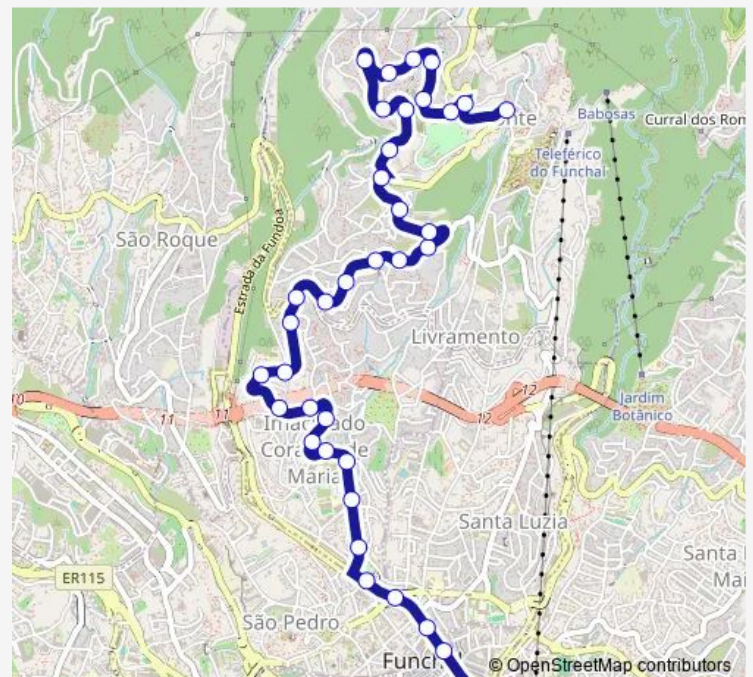

Depois Pedreira S (553)

Monte Antes Miradouro S (555)

Monte Miradouro S (557)

Route schedule

R 31 Janeiro S (9a) — Largo da Fonte T-20 (540)

Monday 08:30-22:15

Tuesday 08:30-22:15

Wednesday 08:30-22:15

Thursday 08:30-22:15

Friday 08:30-22:15

Saturday 08:30-21:00

Sunday 08:30-20:55

Route info

Direction: R 31 Janeiro S (9a)

Stops: 36

Trip Duration: 0 hour 25 min

20 — Centro - Monte

BusMaps

Entrada Sanatório S (559)

Monte Centro Saúde S (1135)

Hospital Marmeleiros S (561)

Monte Tanque S (563)

Depois Tanque CAM Coruj (585a)

Corujeira Fora S (585)