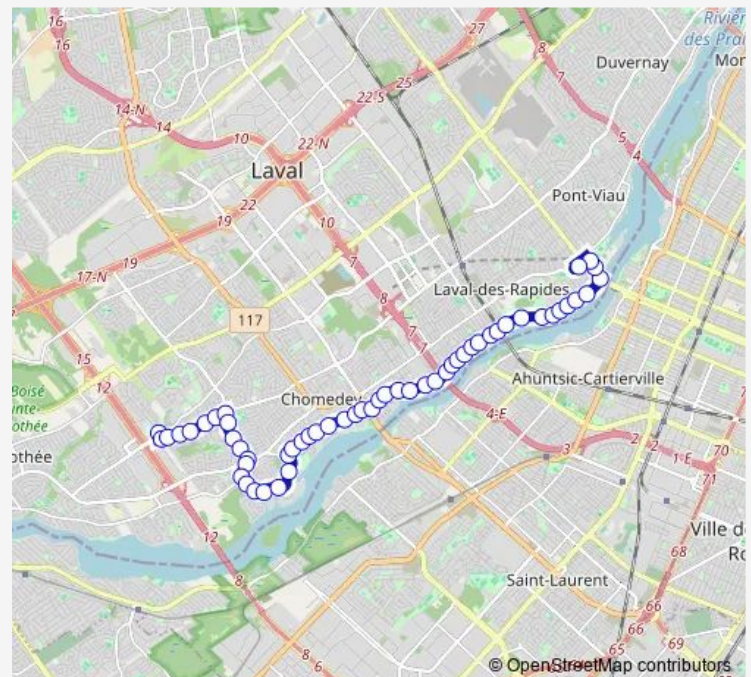

Lévesque / 92e Avenue

Route schedule

Boucle Montgolfier — métro Cartier

Monday	05:42-22:52
Tuesday	05:42-22:52
Wednesday	05:42-22:52
Thursday	05:42-22:52
Friday	05:42-22:52
Saturday	06:04-22:58
Sunday	06:58-22:58

Route info

Direction: Boucle Montgolfier

Stops: 55

Trip Duration: 0 hour 30 min

Lévesque / 90e Avenue

Lévesque / de la Seine

Lévesque / 85e Avenue

Lévesque / 83e Avenue

Lévesque / 80e Avenue

Lévesque / 76e Avenue

Lévesque / 73e Avenue

Lévesque / 70e Avenue

Lévesque / 67e Avenue

Lévesque / 64e Avenue

Lévesque / 62e Avenue

Lévesque / Daniel-Johnson

Thursday 06:40-00:16⁺¹

Friday 06:40-00:16⁺¹

Saturday 06:23-23:23

Sunday 08:24-23:23

Route info

Direction: métro Cartier Quai: 10

Stops: 56

Trip Duration: 0 hour 32 min