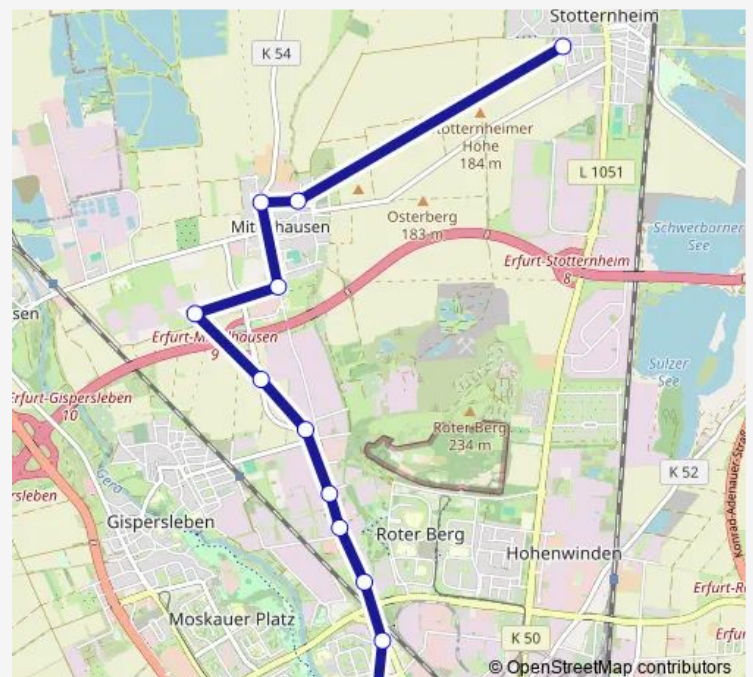

Erfurt, Ferdinand-Jühlke-Straße

Erfurt, August-Röbling-Straße

Erfurt, Bernauer Straße

Erfurt, Gewerbegebiet Nord

Erfurt, Finanzamt

Erfurt, Mittelhäuser Tonweg

Erfurt, Mittelhäuser Kreuz

Erfurt, Rieth

### Route schedule

Erfurt, Stotternheim Schule — Erfurt, Rieth

Monday	05:06-23:28
Tuesday	05:06-23:28
Wednesday	05:06-23:28
Thursday	05:06-23:28
Friday	05:06-23:28
Saturday	06:48-22:28
Sunday	10:51-18:51

### Route info

Direction: Erfurt, Stotternheim Schule

Stops: 12

Trip Duration: 0 hour 21 min

**Direction**

Erfurt, Rieth — Erfurt, Stotternheim Schule

12 stops

[Open route schedule](#)

## Route info

Direction: Erfurt, Rieth

Stops: 12

Trip Duration: 0 hour 22 min

20 Bus time schedules and route maps are available in an offline PDF at [busmaps.com](https://busmaps.com). Use the [busmaps.com](https://busmaps.com) website to see live bus times, train schedule or subway schedule, and step-by-step directions for all public transit in Erfurt