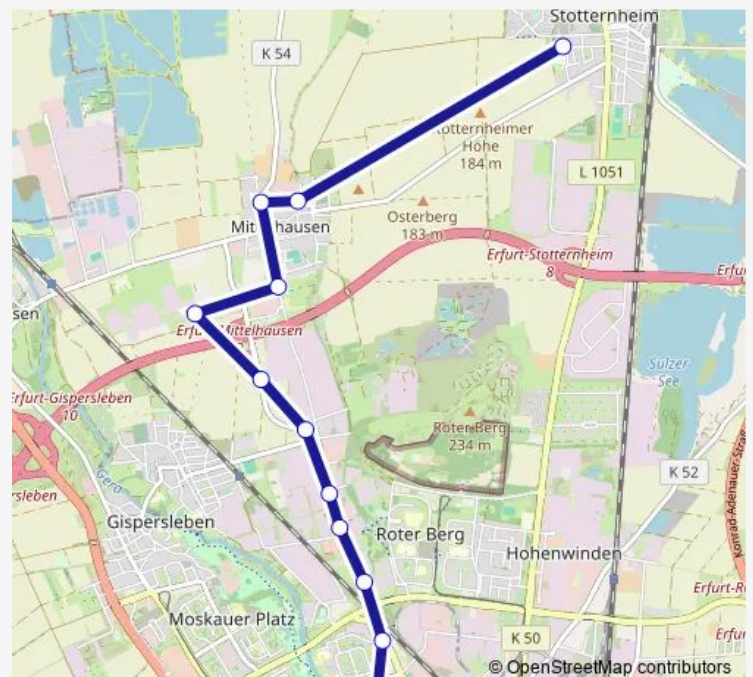

Erfurt, Ferdinand-Jühlke-Straße

Erfurt, August-Röbling-Straße

Erfurt, Bernauer Straße

Erfurt, Gewerbegebiet Nord

Erfurt, Finanzamt

Erfurt, Mittelhäuser Tonweg

Erfurt, Mittelhäuser Kreuz

Erfurt, Rieth

Route schedule

Erfurt, Stotternheim Schule — Erfurt, Rieth

Monday	05:06-23:28
Tuesday	05:06-23:28
Wednesday	05:06-23:28
Thursday	05:06-23:28
Friday	05:06-23:28
Saturday	06:48-22:28
Sunday	10:51-18:51

Route info

Direction: Erfurt, Stotternheim Schule

Stops: 12

Trip Duration: 0 hour 21 min

Direction

Erfurt, Rieth — Erfurt, Stotternheim Schule

12 stops

[Open route schedule](#)

Erfurt, Rieth

Route info

Direction: Erfurt, Rieth

Stops: 12

Trip Duration: 0 hour 22 min

20 Bus time schedules and route maps are available in an offline PDF at busmaps.com. Use the busmaps.com website to see live bus times, train schedule or subway schedule, and step-by-step directions for all public transit in Erfurt