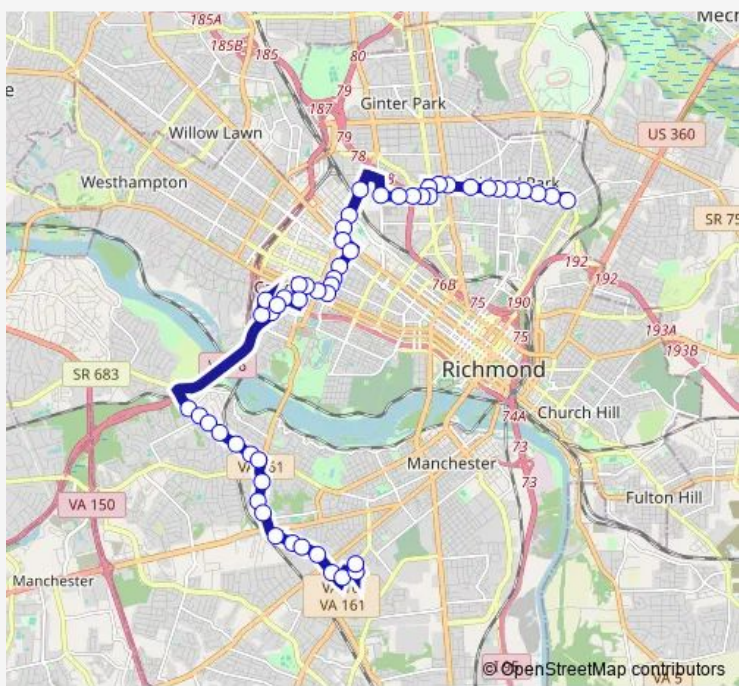

Bus 20 Orbital

[Go to website](#)

Direction
 3rd & Dill — Prince Hall & E Broad Rock
 52 stops
[Open route schedule](#)

- 3rd & Dill
- Brookland Park Boulevard & Woodcliff
- Brookland Park Boulevard & Napoleon
- Brookland Park & Richmond Henrico Turnpike
- Brookland Park Blvd. & Lamb
- Brookland Park Boulevard + North
- Brookland Park + Hanes
- Brookland Park Boulevard & Montrose
- Brookland Park Boulevard & Chamberlayne
- Brookland Park Boulevard & Seminary
- Brook + Brookland Park Boulevard
- Brook + Sherwood
- Sherwood at Pfizer entrance
- Sherwood & Lamont Wb
- Sherwood at first entrance to PET Dairy
- Hermitage & Sherwood
- Boulevard + Greyhound BUS Station
- Boulevard + Moore
- Boulevard + Clay
- Broad + Boulevard
- Robinson + Broad

Route schedule
 3rd & Dill — Prince Hall & E Broad Rock

Monday	05:00-22:30
Tuesday	05:00-22:30
Wednesday	05:00-22:30
Thursday	05:00-22:30
Friday	05:00-22:30
Saturday	06:00-22:00
Sunday	06:00-22:00

Route info
 Direction: 3rd & Dill
 Stops: 52
 Trip Duration: 0 hour 50 min

20 — Orbital **BusMaps**

Robinson + Kensington

Robinson + Hanover

Robinson + Grove

Main + Robinson

Main + Boulevard

Ellwood + Sheppard

Belmont & Ellwood

Route info

Direction: Prince Hall & E Broad Rock

Stops: 50

Trip Duration: 0 hour 50 min

Robinson + Cary

Robinson + Main

Robinson + Grove

Robinson + Hanover