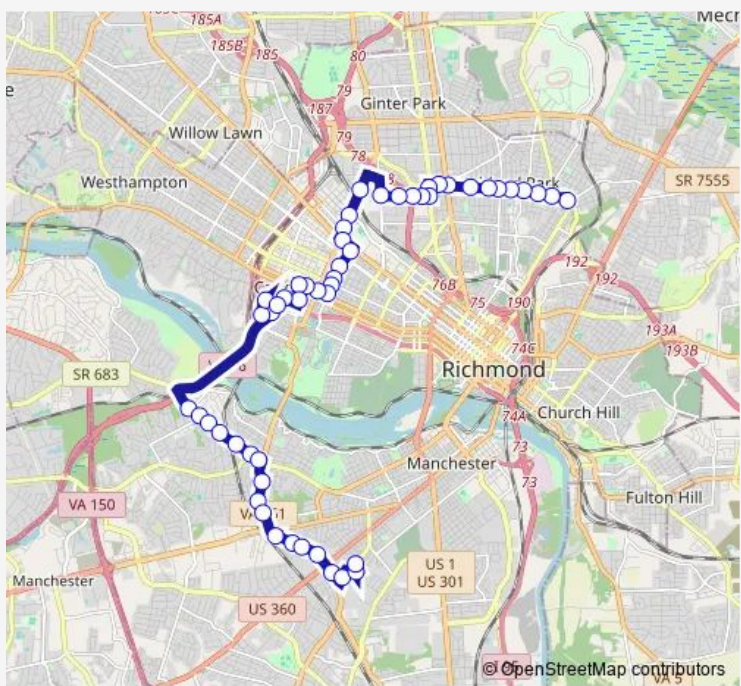

Bus 20 Orbital

[Go to website](#)

Direction
 3rd & Dill — Prince Hall & E Broad Rock
 52 stops
[Open route schedule](#)

- 3rd & Dill
- Brookland Park Boulevard & Woodcliff
- Brookland Park Boulevard & Napoleon
- Brookland Park & Richmond Henrico Turnpike
- Brookland Park Blvd. & Lamb
- Brookland Park Boulevard + North
- Brookland Park + Hanes
- Brookland Park Boulevard & Montrose
- Brookland Park Boulevard & Chamberlayne
- Brookland Park Boulevard & Seminary
- Brook + Brookland Park Boulevard
- Brook + Sherwood
- Sherwood at Pfizer entrance
- Sherwood & Lamont Wb
- Sherwood at first entrance to PET Dairy
- Hermitage & Sherwood
- Boulevard + Greyhound BUS Station
- Boulevard + Moore
- Boulevard + Clay
- Broad + Boulevard
- Robinson + Broad

Route schedule
 3rd & Dill — Prince Hall & E Broad Rock

Monday	05:00-22:30
Tuesday	05:00-22:30
Wednesday	05:00-22:30
Thursday	05:00-22:30
Friday	05:00-22:30
Saturday	06:00-22:00
Sunday	06:00-22:00

Route info
 Direction: 3rd & Dill
 Stops: 52
 Trip Duration: 0 hour 50 min

20 — Orbital **BusMaps**

Robinson + Kensington

Robinson + Hanover

Robinson + Grove

Main + Robinson

Main + Boulevard

Ellwood + Sheppard

Belmont & Ellwood

Route info

Direction: Prince Hall & E Broad Rock

Stops: 50

Trip Duration: 0 hour 50 min

Robinson + Cary

Robinson + Main

Robinson + Grove

Robinson + Hanover