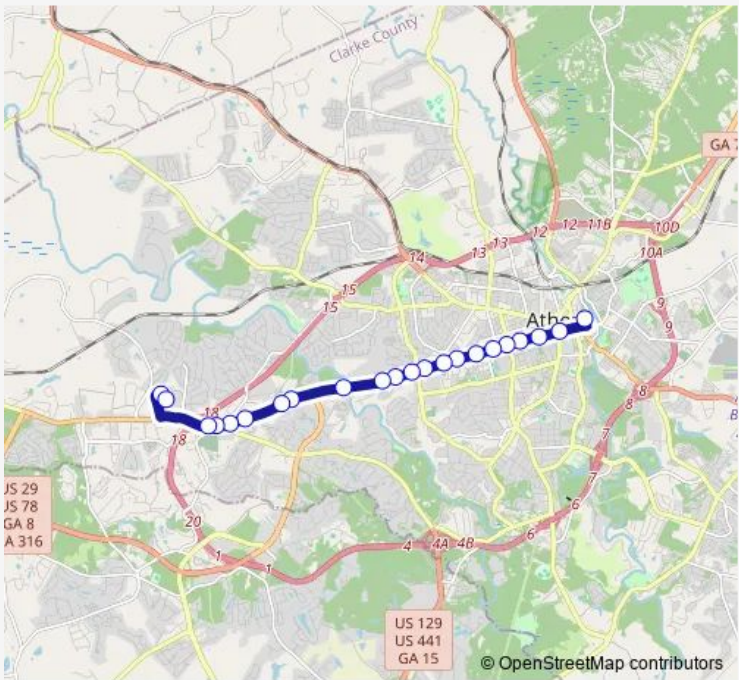

Bus 20 Georgia Square Mall

[Go to website](#)

Direction
 Georgia Square Mall — Multimodal Transportation Center
 24 stops
[Open route schedule](#)

- Georgia Square Mall
- Georgia Square Mall at Marilyn Farmer
- Mission Sqaure
- Clark Crossing Plaza Ib
- Atlanta Hwy at Budget Motel Ib
- Atlanta Hwy at Bernstein Funeral Ib
- Target
- Atlanta Hwy and Epps Bridge Rd
- Atlanta Hwy at Rivers Edge Ib
- Atlanta Hwy at Sr. Sol
- Atlanta Hwy Omni Club Ib
- Broad and Alps Ib
- W Broad St at St Marys Ib
- W Broad St at Magnolia Dr Ib
- W Broad St at Evans St Ib
- W Broad St at Minor St Ib
- W Broad St at S Rocksprings St Ob
- W Broad St at Billups St Ob
- W Broad St at S Chase St Ib
- Broad and Milledge Ib
- W Broad St at Church St Ib

Route schedule
 Georgia Square Mall — Multimodal Transportation Center

Monday	09:10-18:10
Tuesday	09:10-18:10
Wednesday	09:10-18:10
Thursday	08:10-18:10
Friday	08:10-18:10
Saturday	08:10-18:10
Sunday	08:10-18:10

Route info
 Direction: Georgia Square Mall
 Stops: 24
 Trip Duration: 0 hour 30 min

20 — Georgia Square Mall **BusMaps**

W Broad St at S Newton St Ib

UGA Arch (Downtown Athens)

Multimodal Transportation Center

Route info

Direction: Georgia Square Mall

Stops: 30

Trip Duration: 0 hour 25 min

Baxter St at E Cloverhurst Ave Ib

Hull St and Baxter St Ib

Wray St and Lumpkin St

UGA Arch (Downtown Athens)