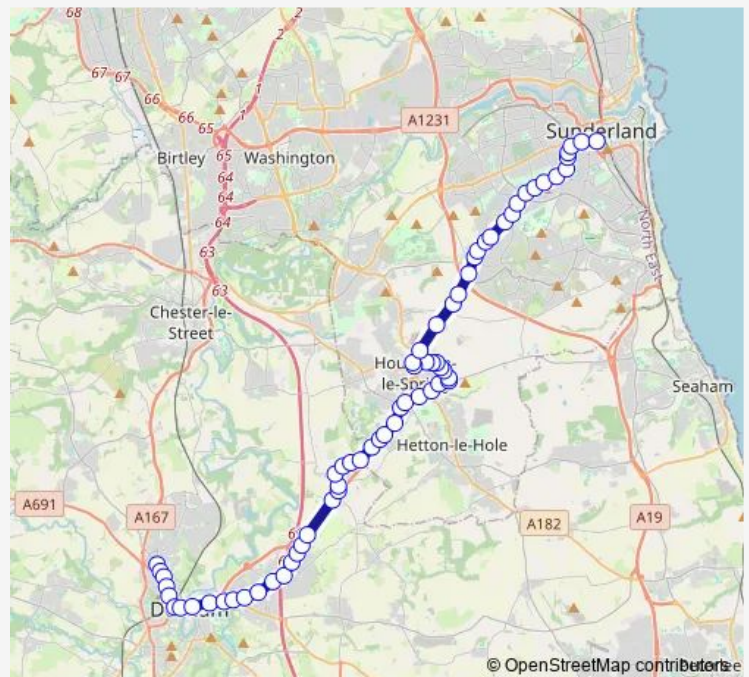

### Route schedule

Bus Station Stand D — Sunderland Interchange

Monday —

Tuesday —

Wednesday —

Thursday —

Friday —

Saturday 06:34

### Route info

Direction: Bus Station Stand D

Stops: 61

Trip Duration: 0 hour 49 min

Durham Road-Meadows Lane

Durham Road-Corrighan Terrace

Durham Road - Lloyd Avenue

Durham Road-North Street