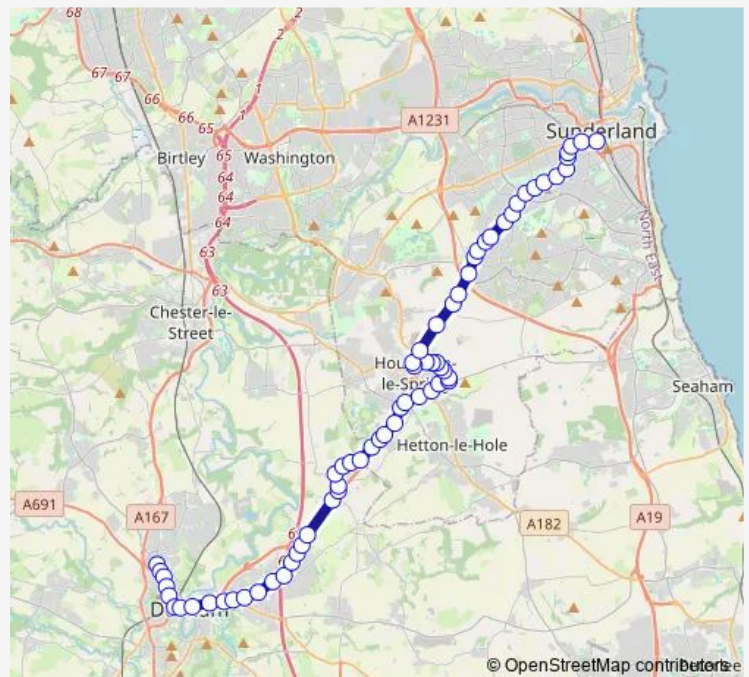

Saturday 06:34

Sunday —

Route info

Direction: Bus Station Stand D

Stops: 61

Trip Duration: 0 hour 49 min

Durham Road-Meadows Lane

Durham Road-Corrighan Terrace

Durham Road - Lloyd Avenue

Durham Road-North Street

Durham Road-Four Lane Ends

Durham Road-Millbeck Grove

Gillas Lane West

Gillas Lane East

Gillas Lane-Dene Gardens

Gillas Lane-Dene Avenue

Durham Road-Dunelm

Durham Road-Fox Street

Durham Road-Eden House Road

Durham Road-The Royalty

Royal Courts

Sunderland Interchange

Direction

Bus Station Stand D — Sunderland Interchange