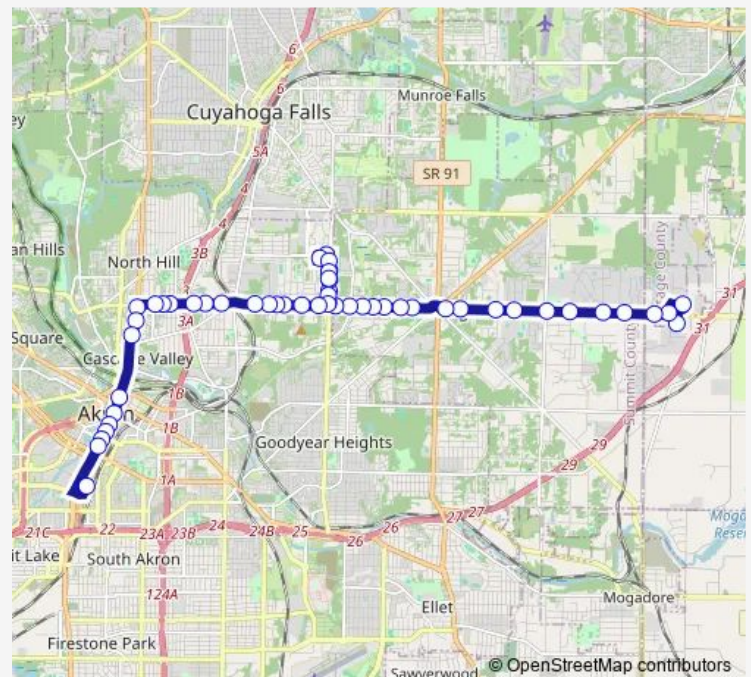

### Direction

RKP Transit Center — Brimfield Walmart

53 stops

[Open route schedule](#)

RKP Transit Center

S. Broadway @ Depot Apartments

S. Broadway & E. Butchel Ave

S. Broadway St & E. State St

### Route schedule

RKP Transit Center — Brimfield Walmart

Monday 06:00-23:00

Tuesday 06:00-23:00

Wednesday 06:00-23:00

Thursday 06:00-23:00

Friday 06:00-23:00

Saturday 06:00-22:00

### Route info

Direction: RKP Transit Center

Stops: 53

Trip Duration: 0 hour 49 min

20 — Tallmadge/Brimfield

E. Tallmadge Ave & Breiding Rd

Tallmadge Ave & Whitestone Ave

E. Tallmadge Ave & Wade Park Ave

East Ave & Indian Hills

East Ave & Ernest Dr

East Ave & Washburn Rd

East Ave & Parliment Dr

Brimfield Walmart

**Direction**

Brimfield Walmart — RKP Transit Center

52 stops