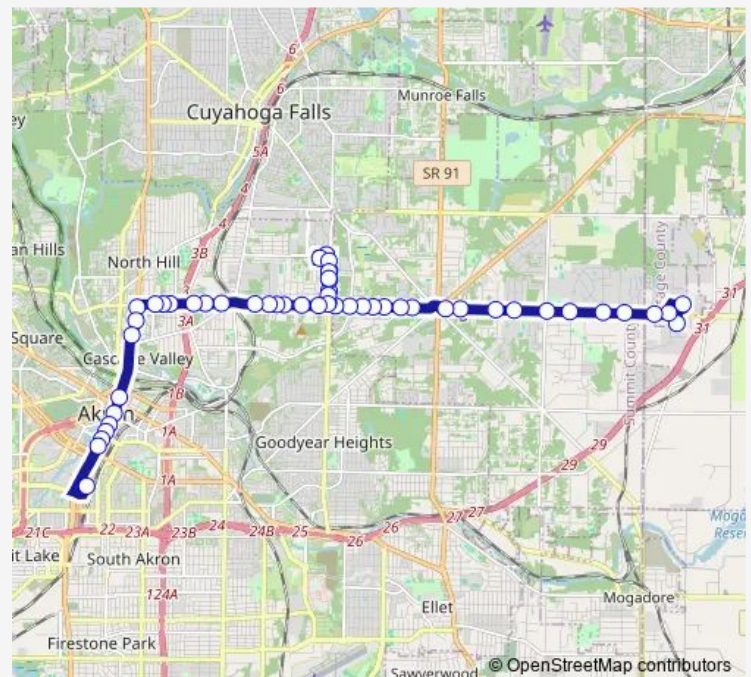

E. Tallmadge Ave & E. Glenwood Ave

E. Tallmadge Ave & Anaconda Rd

E. Tallmadge Ave & Vane Ave

E. Tallmadge Ave & Creighton Ave

Route schedule

RKP Transit Center — Brimfield Walmart

Monday 06:00-23:00

Tuesday 06:00-23:00

Wednesday 06:00-23:00

Thursday 06:00-23:00

Friday 06:00-23:00

Saturday 06:00-22:00

Sunday 10:00-19:00

Route info

Direction: RKP Transit Center

Stops: 53

Trip Duration: 0 hour 45 min

20 — Tallmadge/Brimfield

E. Tallmadge Ave & Breiding Rd

Tallmadge Ave & Whitestone Ave

E. Tallmadge Ave & Wade Park Ave

E. Tallmadge Ave & Graystone Ave

Brittain Rd & Tallmadge Ave

East Ave & Washburn Rd

East Ave & Parliment Dr

Brimfield Walmart

Direction

Brimfield Walmart — RKP Transit Center

52 stops

[Open route schedule](#)

Brimfield Walmart