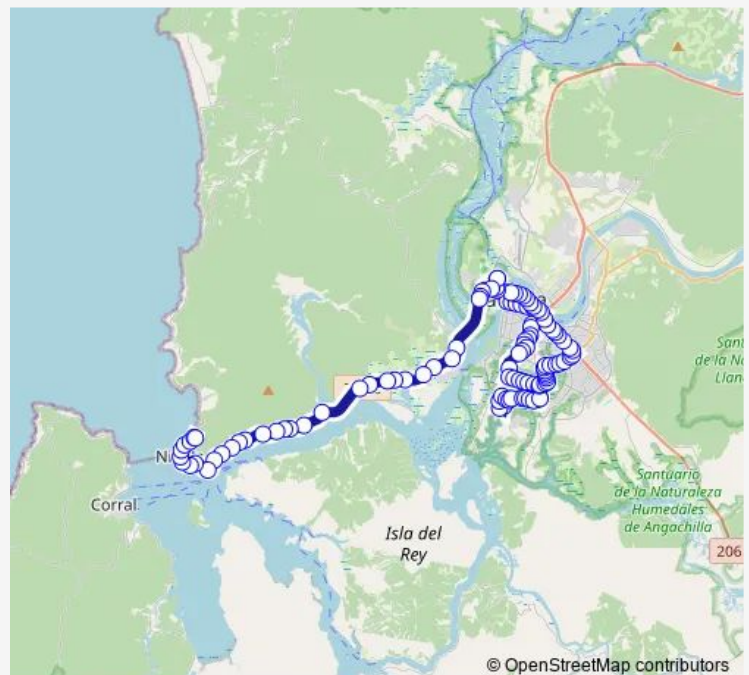

Bus 20 Niebla <-> Galilea

[Go to website](#)

Direction

P503-Los Laureles/Univ.Austral — Terminal L20

120 stops

[Open route schedule](#)

P503-Los Laureles/Univ.Austral

I - Los Laureles / Los Robles

I - Los Robles / Bci

I - Alemania / Hotel Dreams

P17 - Independencia / Chacabuco

P15 - Independencia / Libertad

I - Arauco / Independencia

P48 - Arauco / Camilo Henríquez - Caupolicán

P49 - Mall

P51 - Arauco / García Reyes

P52 - Arauco / Anfión Muñoz

I - Beauchef / Picarte

P71 - Picarte / Condell

P73 - Picarte / Pedro Montt

I - Av. Pedro Montt

P96 - Pedro Montt / Baquedano

P46 - Pedro Montt / Sta. María

P44 - Pedro Montt / Bueras

P43 - Coronel Santiago Bueras / Hevia

I - Bueras / C. Bennet

P38 - Havdaerbeck / Bueras

Route schedule

P503-Los Laureles/Univ.Austral — Terminal L20

Monday 07:00-21:30

Tuesday 07:00-21:30

Wednesday 07:00-21:30

Thursday 07:00-21:30

Friday 07:00-21:30

Saturday 07:00-21:30

Sunday 07:00-21:30

Route info

Direction: P503-Los Laureles/Univ.Austral

Stops: 120

Trip Duration: 1 hour 25 min

20 — Niebla <-> Galilea

BusMaps