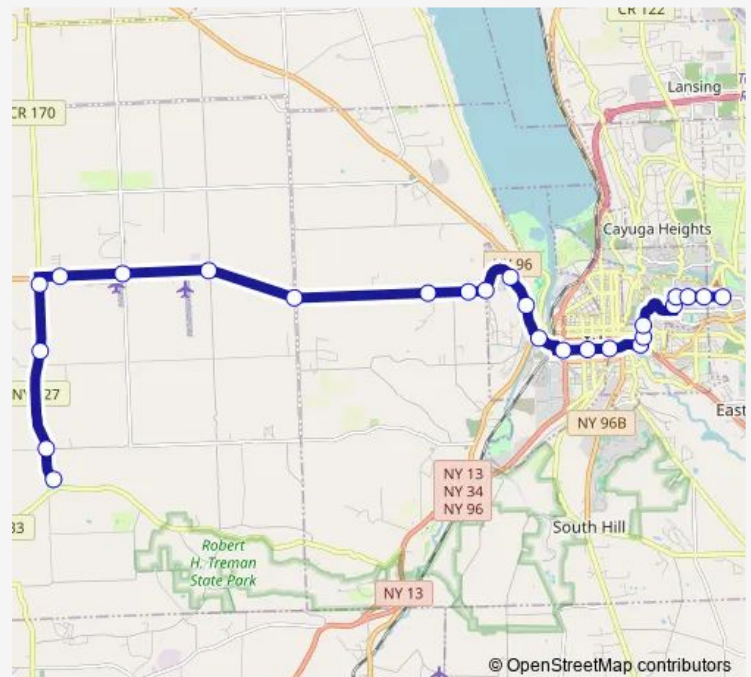

Stewart @ Seneca

Stewart @ Williams

Statler Hall

Route schedule

Enfield Highway Department — Dairy Bar

Monday 07:05-17:15

Tuesday 07:05-17:15

Wednesday 07:05-17:15

Thursday 07:05-17:15

Friday 07:05-17:15

Saturday 08:50-19:08

Sunday —

Route info

Direction: Enfield Highway Department

Stops: 25

Trip Duration: 0 hour 33 min

20 — Route 20

Uris Hall

Corson/Mudd Hall

Bradfield Hall Across Street

Dairy Bar

Direction

Ithaca Commons - Green St — Enfield Highway Department

17 stops

Wednesday 16:36

Thursday 16:36

Friday 16:36

Saturday —

Sunday —

Route info

Direction: Vet School

Stops: 25