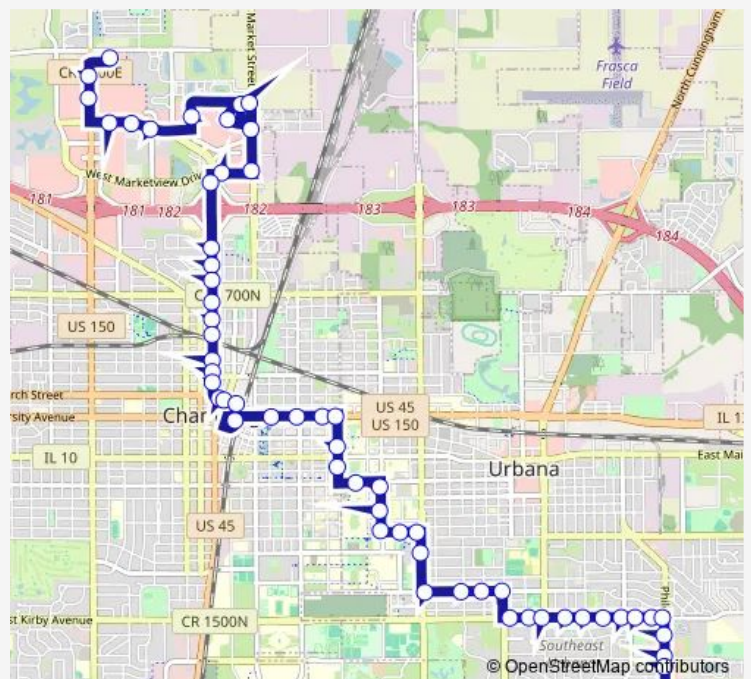

Anderson & Burkwood (SE Corner)

Florida & Anderson (SE Corner)

Florida & Maple (NE Corner)

Florida & Vine (NE Corner)

Florida & Broadway (NE Corner)

Florida & Race (NE Corner)

Pennsylvania & Race (SE Corner)

Penn & Carle (NE Corner)

Penn & Orchard (NE Corner)

Lincoln & Pennsylvania (NE Corner)

LAR (East Side)

Nevada & Lincoln (NW Far Side)

Nevada & Gregory Pl. (NE Corner)

Route schedule

Silver & Vawter (NE Corner) — Champaign Walmart (East Shelter)

Monday —

Tuesday —

Wednesday —

Thursday —

Friday —

Saturday 07:13-17:59

Sunday —

Route info

Direction: Silver & Vawter (NE Corner)

Stops: 61

Trip Duration: 0 hour 44 min

20 — Red Saturday

Goodwin & Nevada (NE Corner)

Krannert Center (East Side Shelter)

Green & Goodwin (NW Far Side)

Illini Union (North Side Shelter)