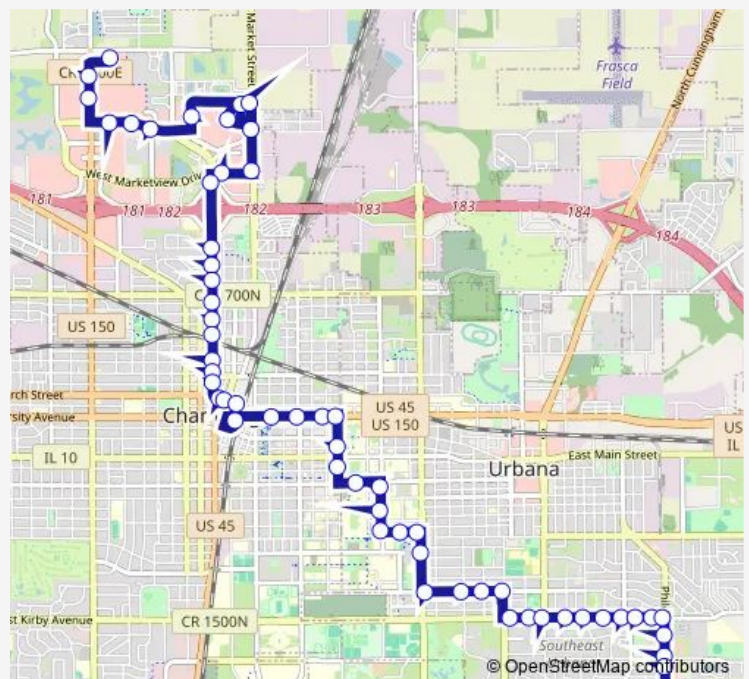

Anderson & Burkwood (SE Corner)

Florida & Anderson (SE Corner)

Florida & Maple (NE Corner)

Florida & Vine (NE Corner)

Florida & Broadway (NE Corner)

Florida & Race (NE Corner)

Pennsylvania & Race (SE Corner)

Penn & Carle (NE Corner)

Penn & Orchard (NE Corner)

Lincoln & Pennsylvania (NE Corner)

LAR (East Side)

Nevada & Lincoln (NW Far Side)

Nevada & Gregory Pl. (NE Corner)

Route schedule

Silver & Vawter (NE Corner) — Champaign Walmart (East Shelter)

Monday —

Tuesday —

Wednesday —

Thursday —

Friday —

Saturday 07:13-17:59

Sunday —

Route info

Direction: Silver & Vawter (NE Corner)

Stops: 61

Trip Duration: 0 hour 44 min

20 — Red

Goodwin & Nevada (NE Corner)

Krannert Center (East Side Shelter)

Green & Goodwin (NW Far Side)

Illini Union (North Side Shelter)