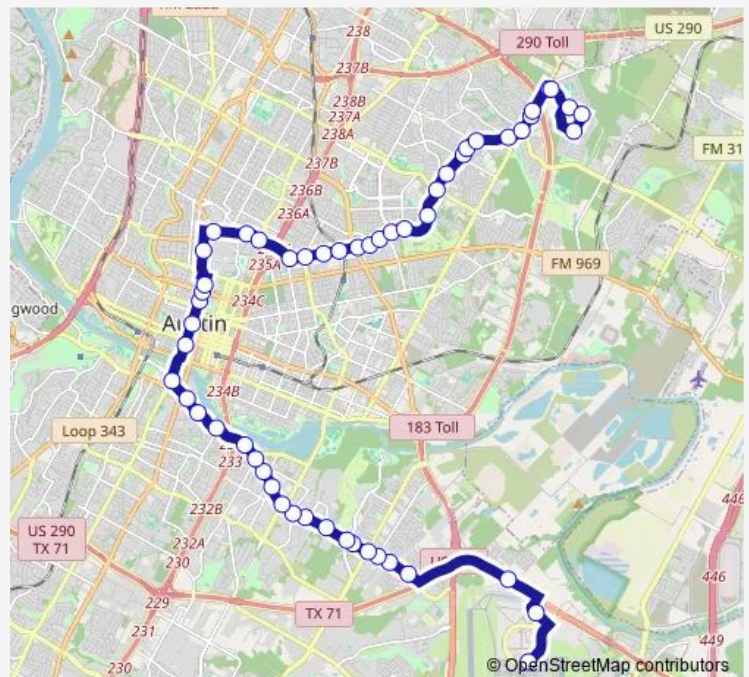

### Route schedule

Abia Lower Level — 7000 Manor/Susquehanna

Monday 05:00-23:30

Tuesday 05:00-23:30

Wednesday 05:00-23:30

Thursday 05:00-23:30

Friday 05:00-23:30

Saturday 06:00-23:30

### Route info

Direction: Abia Lower Level

Stops: 54

Trip Duration: 1 hour 14 min

20 — 20-Manor Rd/Riverside

Lavaca/4th

813 Lavaca/8th (Farside)

Capitol Station (Nb)