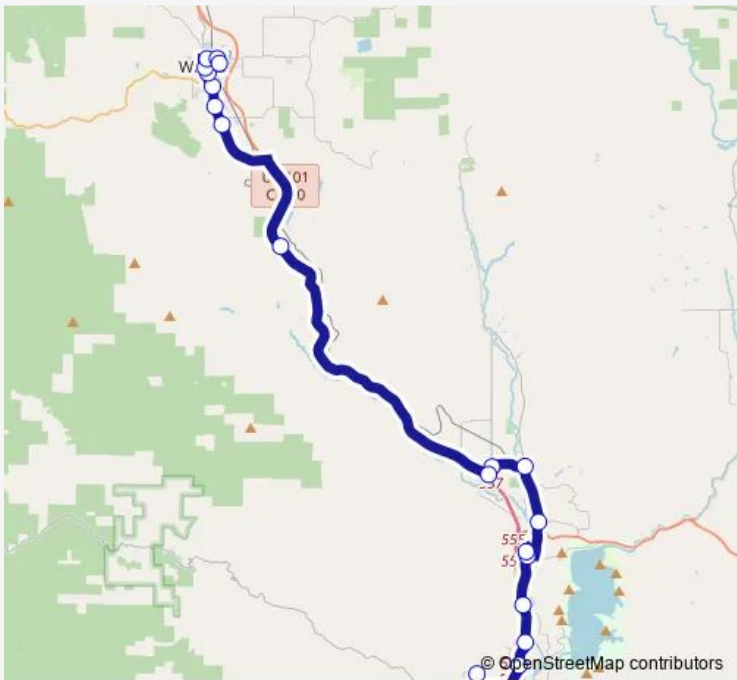

[Go to website](#)

Direction
 Integrated Service Center — Mendocino College
 20 stops
[Open route schedule](#)

- Integrated Service Center
- Mendocino College Willits Campus
- Willits City Park
- JD Redhouse & Co
- Across from Willits Post Office
- Redwoods Manor/Mariposa Market
- Babcock Park
- Main St & Holly St
- Taco Bell
- Alder Ln - Lumber Jacks
- Ridgewood Summit
- West Rd & Hwy 101
- School Way & West Rd
- Redwood Valley Center
- Across from Taylor's Tavern
- Across from Club Calpella
- Across from North Valley Mobile Home
- Sunset View
- Forks
- Mendocino College

Route schedule
 Integrated Service Center — Mendocino College

Monday	06:41-16:55
Tuesday	06:41-16:55
Wednesday	06:41-16:55
Thursday	06:41-16:55
Friday	06:41-16:55
Saturday	—
Sunday	—

Route info
 Direction: Integrated Service Center
 Stops: 20
 Trip Duration: 0 hour 51 min

20 — Willits / Ukiah BusMaps

Direction

Mendocino College — Integrated Service Center

19 stops

[Open route schedule](#)

Mendocino College

Forks - Lightel's

Carousel Lane

Thursday 06:42

Friday 06:42

Saturday —

Sunday —

Route info

Direction: Pacific Pride

Stops: 18

Trip Duration: 0 hour 42 min