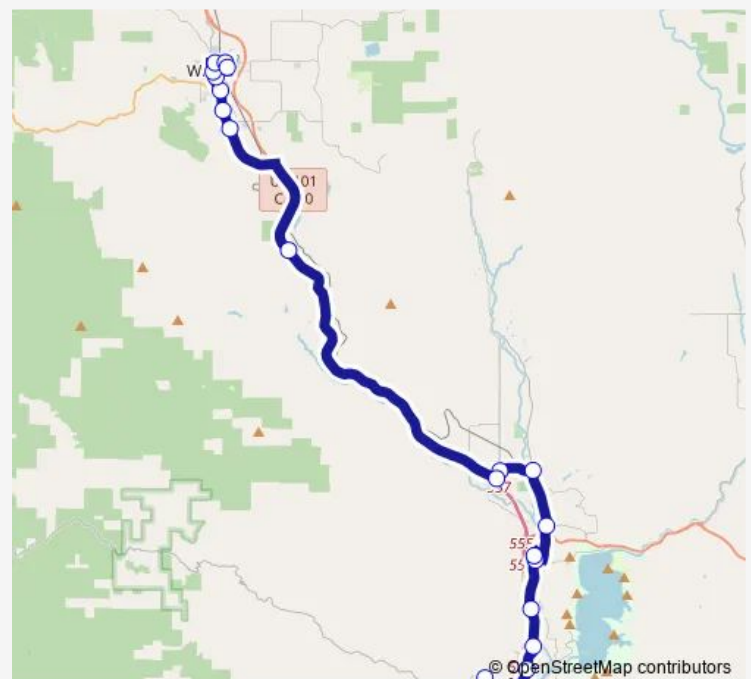

Route schedule

Integrated Service Center — Mendocino College

Monday 06:41-16:55

Tuesday 06:41-16:55

Wednesday 06:41-16:55

Thursday 06:41-16:55

Friday 06:41-16:55

Saturday —

Sunday —

Route info

Direction: Integrated Service Center

Stops: 20

Trip Duration: 0 hour 51 min

20 — Willits / Ukiah

Direction

Mendocino College — Integrated Service Center

19 stops

[Open route schedule](#)

Mendocino College

Forks - Lightel's

Carousel Lane

Western Hills Mobile Home Park

Club Calpella

Waldorf School

Thursday 07:30-14:59

Friday 07:30-14:59

Saturday —

Sunday —

Route info

Direction: Integrated Service Center

Stops: 18

Trip Duration: 0 hour 40 min