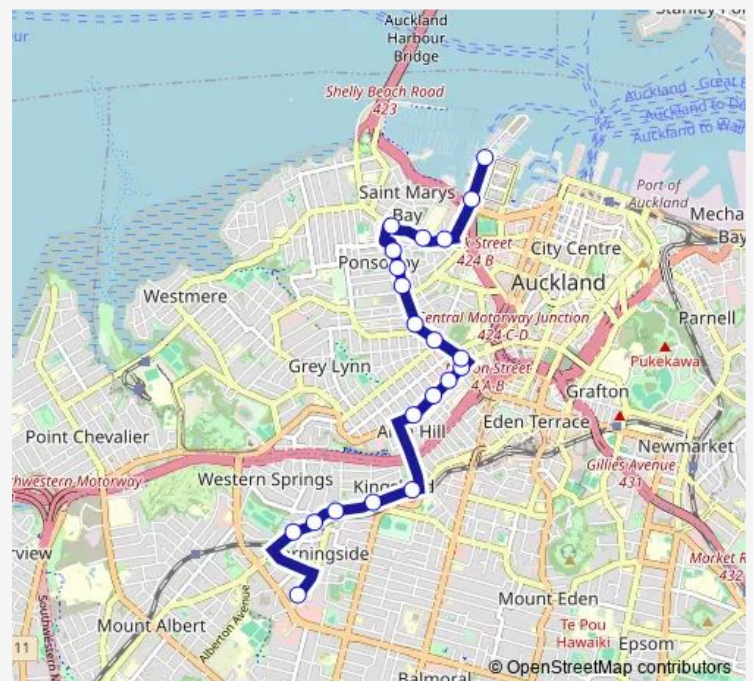

### Direction

Wynyard Quarter — Stop B St Lukes

22 stops

[Open route schedule](#)

Wynyard Quarter

Fanshawe Street

England Street

Mercy Hospice

### Route schedule

Wynyard Quarter — Stop B St Lukes

Monday 06:45-23:35

Tuesday 06:45-23:35

Wednesday 06:45-23:35

Thursday 06:45-23:35

Friday 06:45-23:35

Saturday 06:45-23:35

### Route info

Direction: Wynyard Quarter

Stops: 22

Trip Duration: 0 hour 18 min

## Route info

Direction: Stop B St Lukes

Stops: 21

Trip Duration: 0 hour 24 min

20 Bus time schedules and route maps are available in an offline PDF at [busmaps.com](https://busmaps.com). Use the [busmaps.com](https://busmaps.com) website to see live bus times, train schedule or subway schedule, and step-by-step directions for all public transit in Auckland