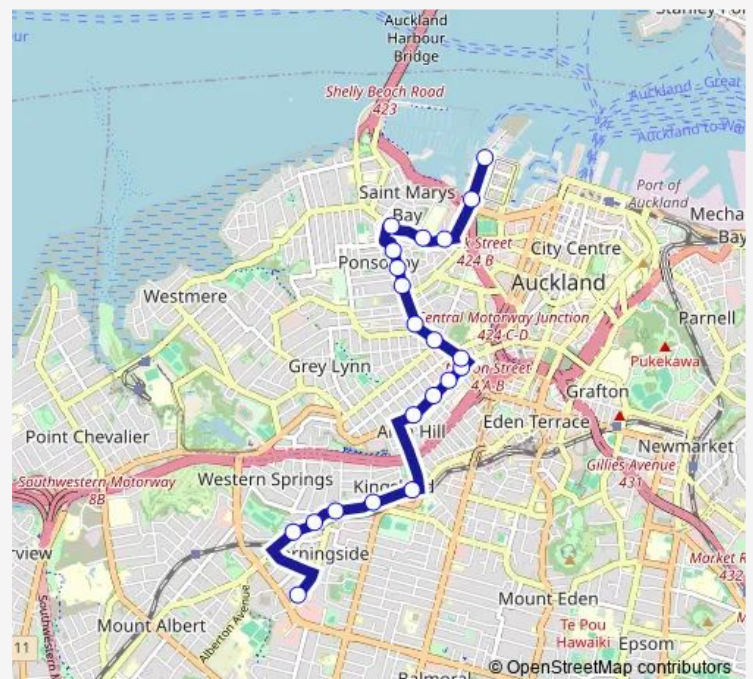

### Direction

Wynyard Quarter — Stop B St Lukes

22 stops

[Open route schedule](#)

Wynyard Quarter

Fanshawe Street

England Street

Mercy Hospice

### Route schedule

Wynyard Quarter — Stop B St Lukes

Monday 06:45-23:35

Tuesday 06:45-23:35

Wednesday 06:45-23:35

Thursday 06:45-23:35

Friday 06:45-23:35

Saturday 06:45-23:35

### Route info

Direction: Wynyard Quarter

Stops: 22

Trip Duration: 0 hour 18 min

## Route info

Direction: Stop B St Lukes

Stops: 21

Trip Duration: 0 hour 24 min

20 Bus time schedules and route maps are available in an offline PDF at [busmaps.com](https://busmaps.com). Use the [busmaps.com](https://busmaps.com) website to see live bus times, train schedule or subway schedule, and step-by-step directions for all public transit in Auckland