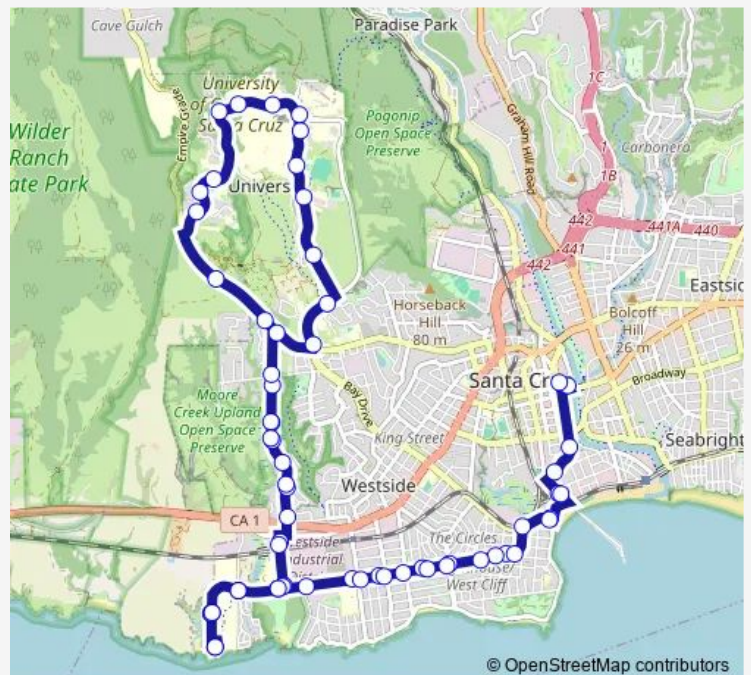

Bus 20 Ucsc via Main Gate - Delaware

[Go to website](#)

Direction

River St S. & Soquel Ave — Front & Soquel Ave

63 stops

[Open route schedule](#)

River St S. & Soquel Ave

Front & Spruce (Kaiser Arena)

Natural Bridges Dr & Delaware Ave

Natural Bridges Dr & Mission

Western Dr & Beachview Ave

Western Dr & Flower

Route schedule

River St S. & Soquel Ave — Front & Soquel Ave

Monday 07:00-19:25

Tuesday 07:00-19:25

Wednesday 07:00-19:25

Thursday 07:00-19:25

Friday 07:00-19:25

Saturday 08:00-20:00

Sunday 08:00-20:00

Route info

Direction: River St S. & Soquel Ave

Stops: 63

Trip Duration: 0 hour 55 min

20 — Ucsc via Main Gate - Delaware

Western Dr & Western Ct

Western Dr & Monarch Way

Western Dr & Meder

High & Western Dr

Bay & High (Ucsc - Main Gate)

Coolidge Dr & Hagar Ct (Ucsc - Lower Campus)