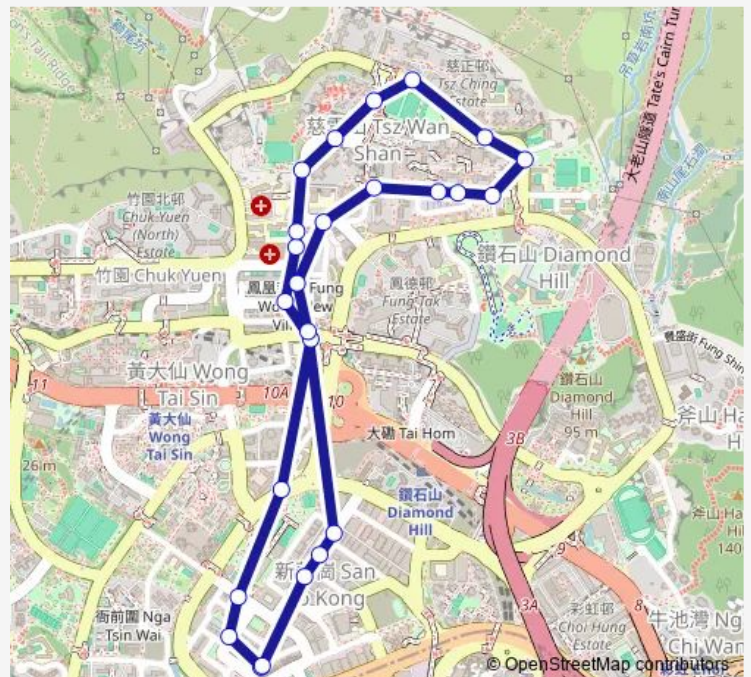

Choi Hung Road, Outside Wong TAI SIN Police Station|Choi Hung Road, Opposite Choi Hung Road Playground|Choi Hung Road, Outside Wong TAI SIN Police Station|Choi Hung Road, Near Choi Hung Road Playground

Route schedule

Hong Keung Street, Near ON Keung Building|Hong Keung Street, Outside ON Keung Building — Hong Keung Street, Outside ON Keung Building

Monday	07:15-22:46
Tuesday	07:15-22:46
Wednesday	07:15-22:46
Thursday	07:15-22:46
Friday	07:15-22:46
Saturday	07:15-22:46
Sunday	07:20-22:46

Route info

Direction: Hong Keung Street, Near ON Keung Building|Hong Keung Street, Outside ON Keung Building

Stops: 25

Trip Duration: 0 hour 18 min

TSZ WAN Shan Road, Outside LOK WAH Street Play-ground

YUK WAH Street, Outside Sheung Kung HUI Kindly Light Church Bradbury Centre