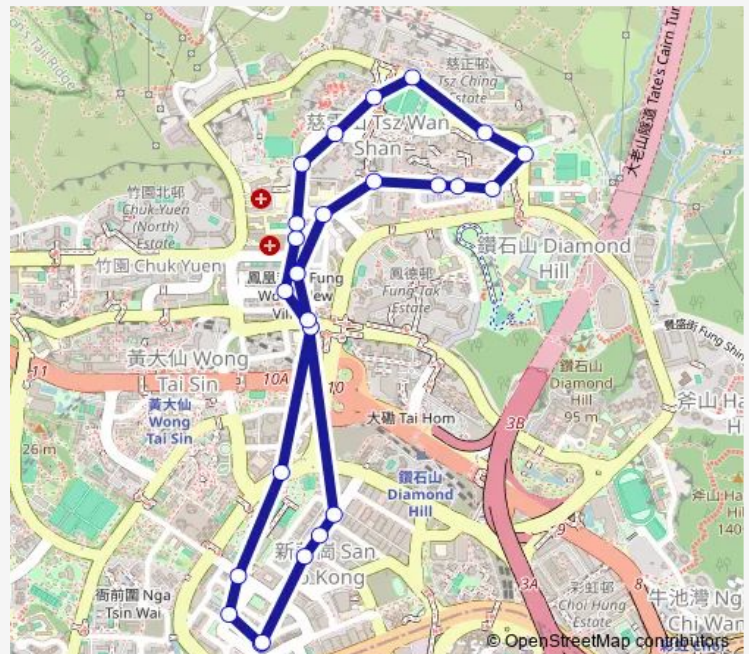

Choi Hung Road, Outside Wong TAI SIN Police Station|Choi Hung Road, Opposite Choi Hung Road Playground|Choi Hung Road, Outside Wong TAI SIN Police Station|Choi Hung Road, Near Choi Hung Road Playground

Sheung Fung Street, Outside LOK Cheung House, TSZ LOK Estate

WAN WAH STREET, OUTSIDE TSZ OI COURT MULTI-STOREY CAR PARK

TSZ WAN Shan Road, Outside Ching FAI House, TSZ Ching Estate

Route schedule

HONG KEUNG STREET, NEAR ON KEUNG BUILDING|HONG KEUNG STREET, OUTSIDE ON KEUNG BUILDING — HONG KEUNG STREET, OUTSIDE ON KEUNG BUILDING

Monday	07:15-22:46
Tuesday	07:15-22:46
Wednesday	07:15-22:46
Thursday	07:15-22:46
Friday	07:15-22:46
Saturday	07:15-22:46
Sunday	07:20-22:46

Route info

Direction: HONG KEUNG STREET, NEAR ON KEUNG BUILDING|HONG KEUNG STREET, OUTSIDE ON KEUNG BUILDING

Stops: 25

Trip Duration: 0 hour 18 min

TSZ WAN SHAN ROAD, OUTSIDE CHING HONG HOUSE, TSZ CHING ESTATE

TSZ WAN Shan Road, Outside LOK WAH Street Playground

YUK WAH STREET, OUTSIDE SHEUNG KUNG HUI KINDLY LIGHT CHURCH BRADBURY CENTRE