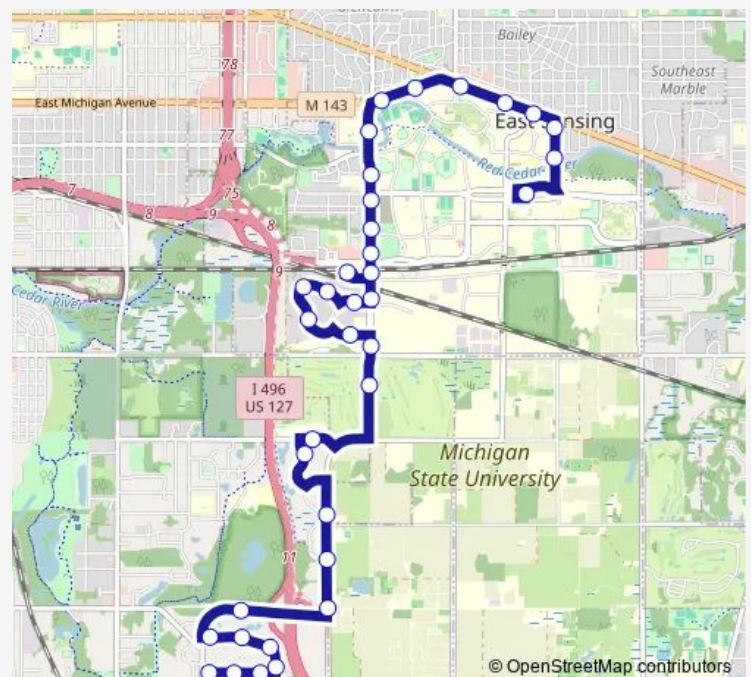

EBD Gr. River past Abbot Rd

EBD Gr. River Ave past Division St

### Route schedule

WBD Trappers Cove before Dunckel 2 — WBD Shaw before Farm Lane

Monday 07:45-21:25

Tuesday 07:45-21:25

Wednesday 07:45-21:25

Thursday 07:45-21:25

Friday 07:45-21:25

Saturday 09:25-21:55

### Route info

Direction: WBD Trappers Cove before Dunckel 2

Stops: 25

Trip Duration: 0 hour 30 min

20 — South Harrison - Jolly - Dunckel

EBD Gr. River Ave past Farm Lane

SBD Bogue past Grand River

SBD Bogue past Waters Edge

## Direction

EBD Beaujardin past Dunckel — Ramp 1 Bay 2

36 stops

[Open route schedule](#)

EBD Beaujardin past Dunckel

EBD Beau Jardin before Belle Chase

EBD Beau Jardin past Belle Chase

NBD Trappers Cove past Beau Jardin