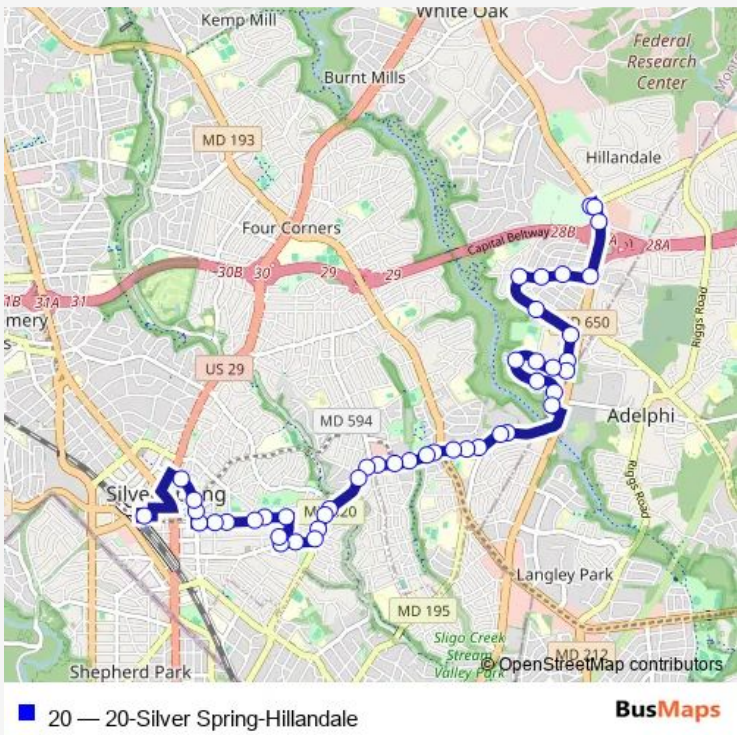

Bus 20 20-Silver Spring-Hillandale

[Go to website](#)

Direction
 Powder Mill RD & NEW Hampshire Ave — Silver Spring Station & BAY 108

46 stops

[Open route schedule](#)

- Powder Mill RD & NEW Hampshire Ave
- NEW Hampshire AVE & Powder Mill Rd
- NEW Hampshire AVE & Elton Rd
- NEW Hampshire AVE & Oakview Dr
- Oakview DR & Braddock Rd
- Oakview DR & Cottrell Terr
- E Light DR & Oakview Dr
- E Light DR & Stateside Rd
- Avenel RD & Stateside Dr
- Avenel RD & Hampshire West Ct
- Northampton DR & Avenel Rd
- Northampton DR & @863
- Northampton DR & Beacon Rd
- Northampton DR & Colony Rd
- Southampton DR & Beacon Rd
- Southampton DR & @306
- Southampton DR & Ames Rd
- Piney Branch RD & NEW Hampshire Ave
- Piney Branch RD & Carroll Ave
- Piney Branch RD & Carroll Ave
- Piney Branch RD & Kodiak Dr

Route schedule
 Powder Mill RD & NEW Hampshire Ave — Silver Spring Station & BAY 108

Monday	04:30-00:45 ⁺¹
Tuesday	04:30-00:35 ⁺¹
Wednesday	04:30-00:35 ⁺¹
Thursday	04:30-00:45 ⁺¹
Friday	04:30-00:35 ⁺¹
Saturday	05:05-00:35 ⁺¹
Sunday	05:05-00:35 ⁺¹

Route info

Direction: Powder Mill RD & NEW Hampshire Ave

Stops: 46

Trip Duration: 0 hour 37 min

Piney Branch RD & University Blvd

Piney Branch RD & University Blvd

Piney Branch RD & Barron St

Piney Branch RD & Garland Ave

Thursday 05:00-00:40⁺¹

Friday 05:00-00:40⁺¹

Saturday 05:45-00:40⁺¹

Sunday 05:45-00:40⁺¹

Route info

Direction: Silver Spring Station & BAY 108

Stops: 55

Trip Duration: 0 hour 45 min