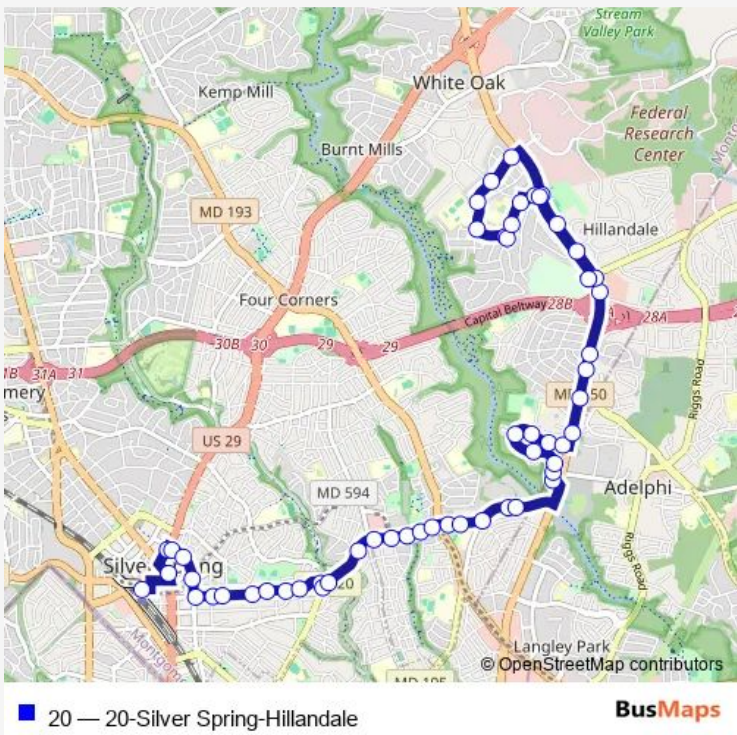

Bus 20 20-Silver Spring-Hillandale

[Go to website](#)

Direction
 Powder Mill RD & NEW Hampshire Ave — Silver Spring Station & BAY 226

46 stops

[Open route schedule](#)

- Powder Mill RD & NEW Hampshire Ave
- NEW Hampshire AVE & Powder Mill Rd
- NEW Hampshire AVE & Elton Rd
- NEW Hampshire AVE & Oakview Dr
- Oakview DR & Braddock Rd
- Oakview DR & Cottrell Terr
- E Light DR & Oakview Dr
- E Light DR & Stateside Rd
- Avenel RD & Stateside Dr
- Avenel RD & Hampshire West Ct
- Northampton DR & Avenel Rd
- Northampton DR & @863
- Northampton DR & Beacon Rd
- Northampton DR & Colony Rd
- Southampton DR & Beacon Rd
- Southampton DR & @306
- Southampton DR & Ames Rd
- Piney Branch RD & NEW Hampshire Ave
- Piney Branch RD & Carroll Ave
- Piney Branch RD & Carroll Ave
- Piney Branch RD & Kodiak Dr

Route schedule

Powder Mill RD & NEW Hampshire Ave — Silver Spring Station & BAY 226

Monday	04:30-00:45 ⁺¹
Tuesday	04:30-00:35 ⁺¹
Wednesday	04:30-00:35 ⁺¹
Thursday	04:30-00:45 ⁺¹
Friday	04:30-00:35 ⁺¹
Saturday	05:05-00:35 ⁺¹
Sunday	05:05-00:35 ⁺¹

Route info

Direction: Powder Mill RD & NEW Hampshire Ave

Stops: 46

Trip Duration: 0 hour 32 min

Piney Branch RD & University Blvd

Piney Branch RD & University Blvd

Piney Branch RD & Barron St

Piney Branch RD & Garland Ave

Thursday 05:00-00:40⁺¹

Friday 05:00-00:40⁺¹

Saturday 05:45-00:40⁺¹

Sunday 05:45-00:40⁺¹

Route info

Direction: Silver Spring Station & BAY 226

Stops: 56

Trip Duration: 0 hour 48 min