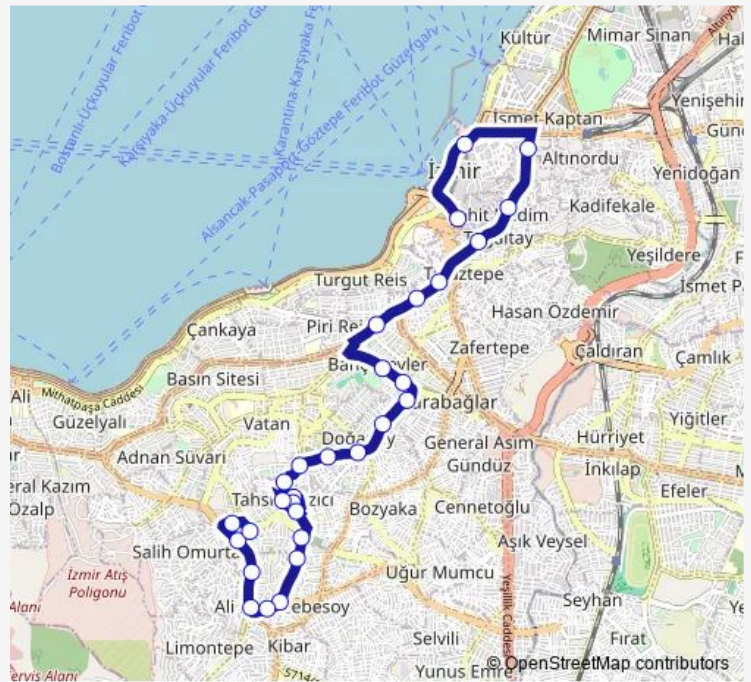

Route info

Direction: Etnografya Müzesi

Stops: 29

Trip Duration: 0 hour 43 min

20 — Kooperatif Evleri - Konak

BusMaps

Yeşilyurt Sağlık Ocağı

Kooperatif Evleri Eski Son Durak

Thursday 06:00-23:20

Friday 06:00-23:20

Saturday 06:00-23:20

Sunday 06:00-23:20

Route info

Direction: Yeşilyurt

Stops: 25

Trip Duration: 0 hour 42 min